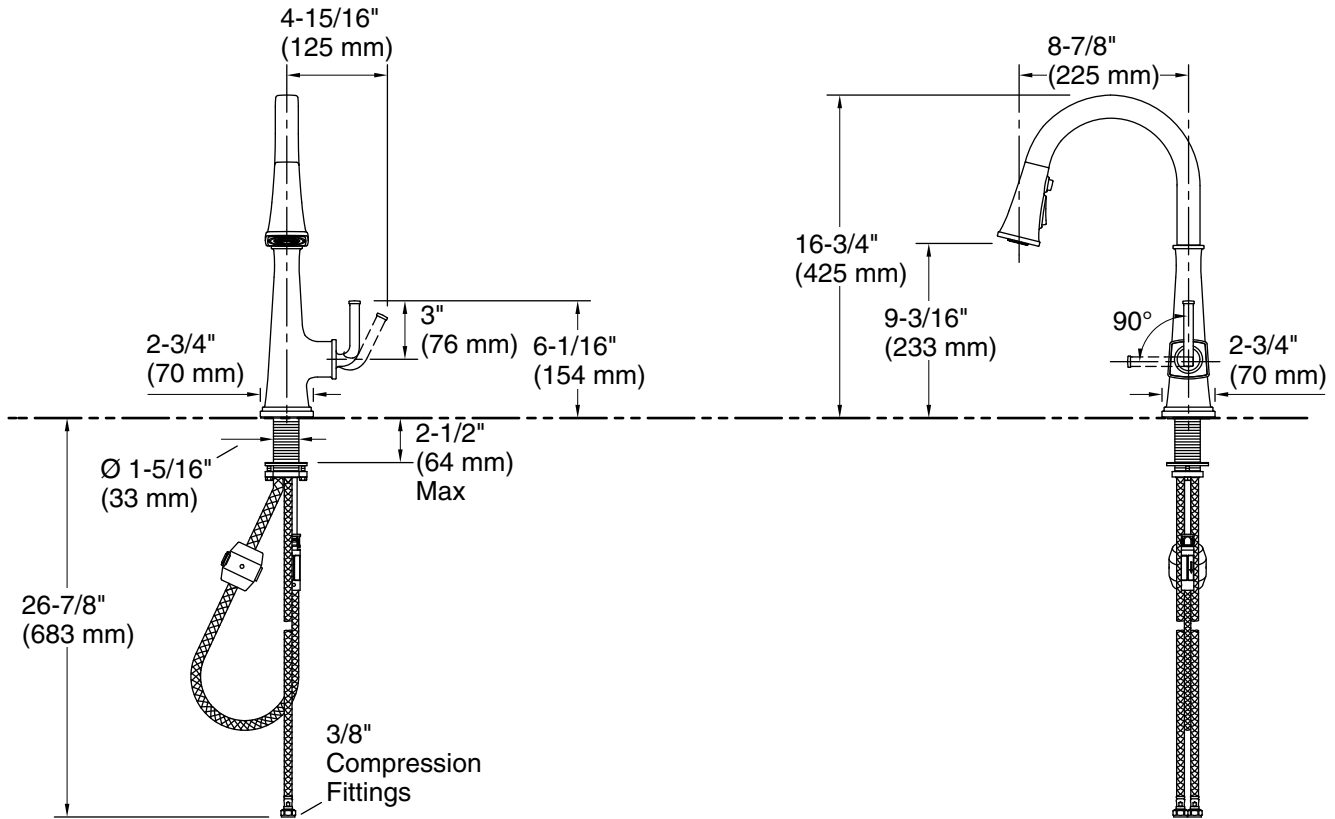

Adapters, Rough-in and Extension Kits

1327990 Range: 2-1/2" (64 mm) - 4-5/8" (117 mm)

Recommended Products/Accessories

- K-77685 Single-cartridge water filtration system
- K-77686 Double-cartridge water filtration system
- K-77687 single replacement filter cartridge
- K-77688 Replacement Filter Cartridges, Two-Pack

Optional Products/Accessories

- K-24462 Three-hole kitchen faucet escutcheon

ADA **CSA B651**

Codes/Standards

ASME A112.18.1/CSA B125.1
 NSF/ANSI/CAN 61
 NSF/ANSI/CAN 372
 All applicable US Federal and State material regulations
 DOE - Energy Policy Act 1992
 California Energy Commission (CEC)
 ADA
 ICC/ANSI A117.1
 CSA B651
 IAPMO Certification

Technical Information

All product dimensions are nominal.

Faucet:

Flow rate: 1.5 gal/min (5.7 l/min)

Drain included: No

Spout:

Spout reach: 8-7/8" (225 mm)

Notes