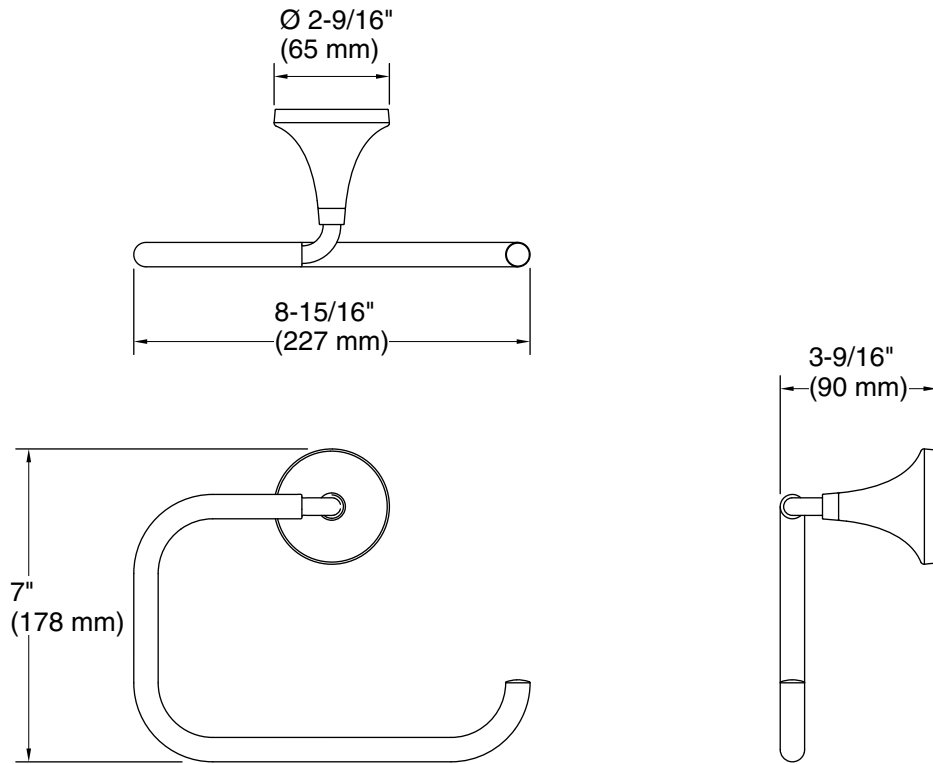

Technical Information

All product dimensions are nominal.

Material: Zinc

Notes

Install this product according to the installation instructions.