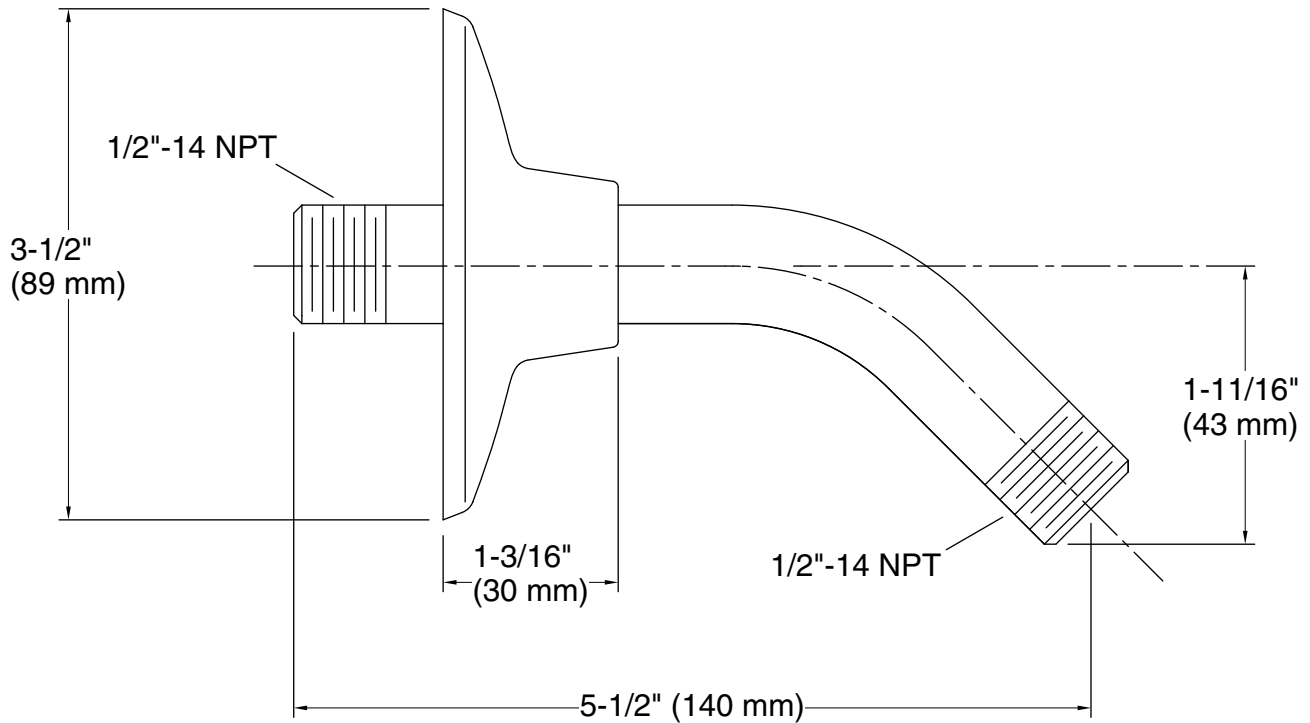

Technical Information

All product dimensions are nominal.

Notes

Measure your actual product for roughing-in details.