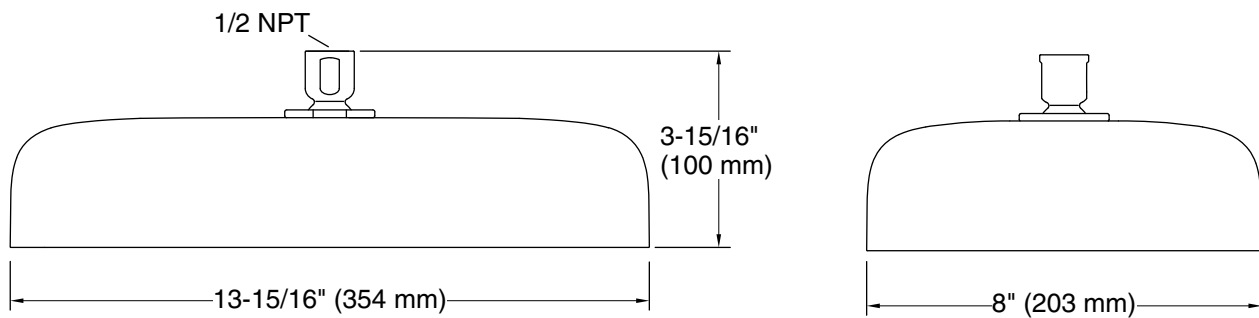

Technical Information

All product dimensions are nominal.

Showerhead/Body Spray:

Rated maximum flow: 2.5 gal/min (9.5 l/min)

Notes

For use with automatic compensating valves rated at 2 gal/min (7.6 l/min) or less.