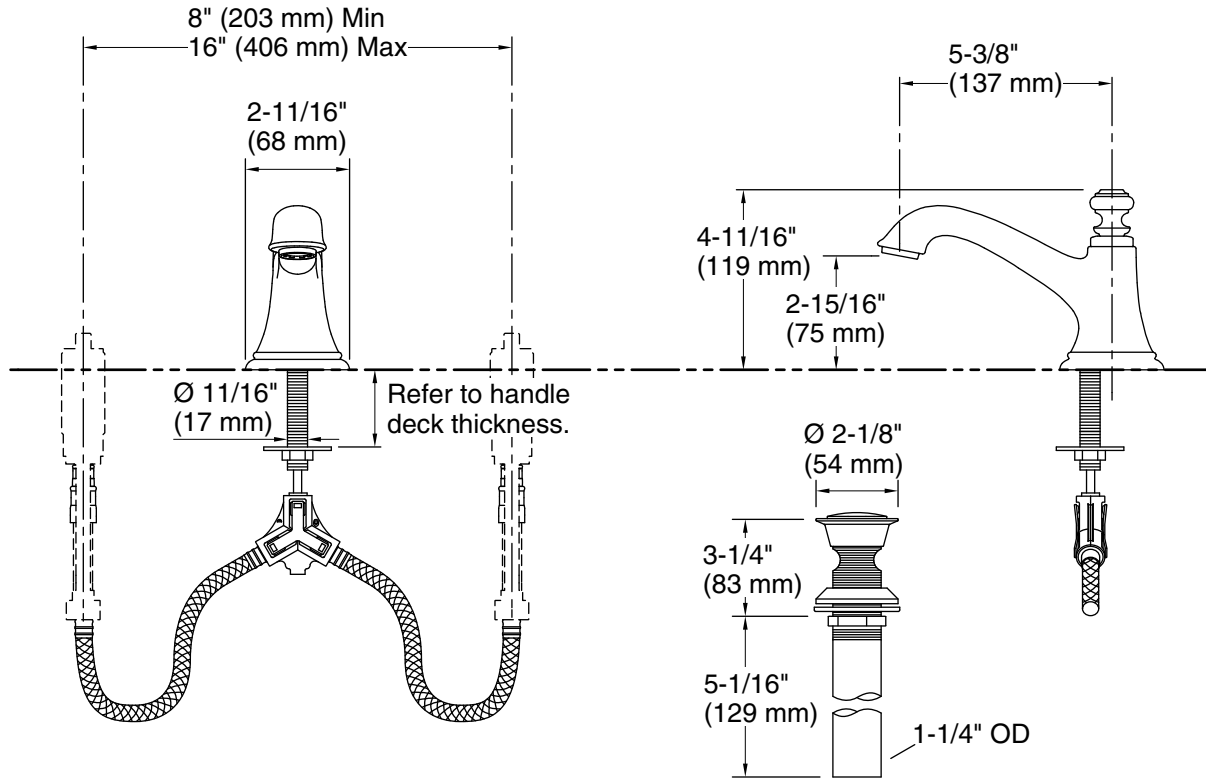

Features

- Includes clicker drain with 1-1/4" (32 mm) metal tailpiece
- 5-3/8" (137 mm) spout reach
- Handles sold separately
- Laminar flow delivers a graceful stream of water
- 1.2 gpm (4.5 lpm) maximum flow rate at 60 psi (4.14 bar)
- Coordinate with your choice of Artifacts handles for a personalized design

Technical Information

All product dimensions are nominal.

Faucet:

Flow rate: 1.2 gal/min (4.5 l/min)

Pressure: 60 psi (4.1 bar)

Drain included: Yes

Spout:

Spout reach: 5-3/8" (137 mm)