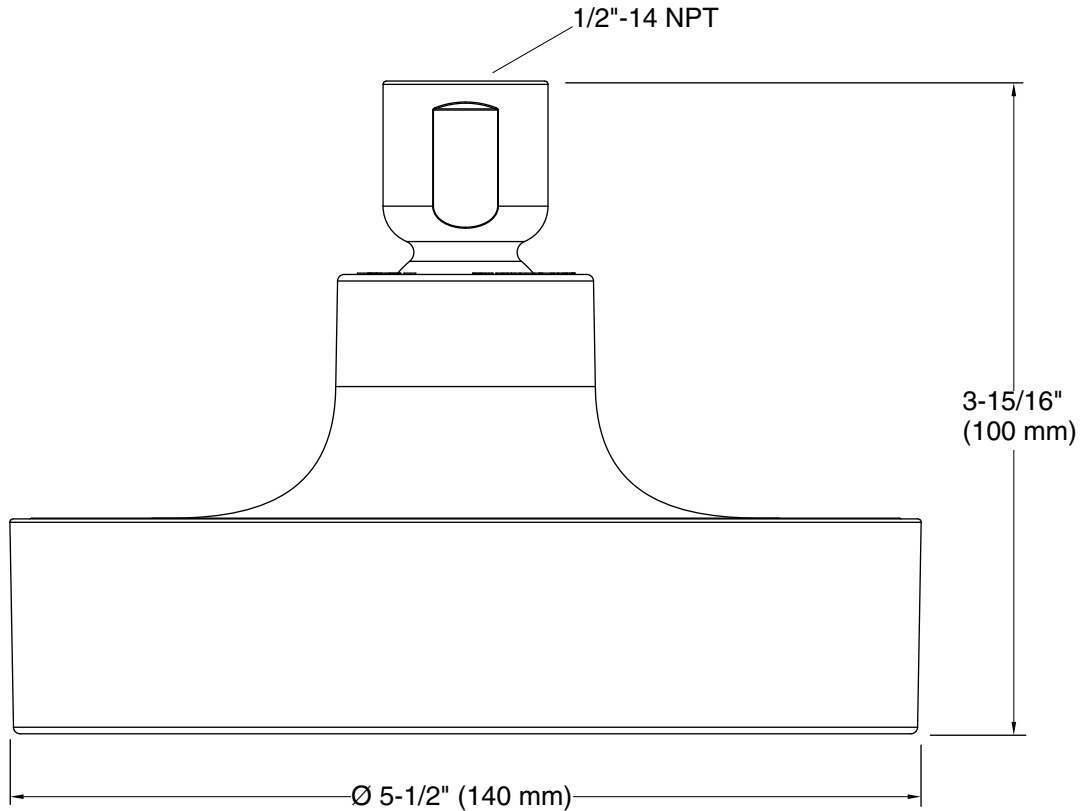

Features

- Optimized sprayface for maximum performance
- Single-function showerhead with 48 nozzle 5-1/2" (140 mm) diameter sprayface
- Complements Purist faucets and accessories
- MasterClean™ sprayface features an easy-to-clean surface that withstands mineral buildup
- 2.0 gpm (7.6 l/min) maximum flow rate

Technology

- Katalyst™ air-induction technology infuses water with air, creating bigger drops for a more powerful spray

Installation

- 1/2 -14 NPT connection
- Shower arm and flange sold separately

Codes/Standards

Color	Code	Description
	BN	Vibrant™ Brushed Nickel
	RGD	Vibrant Rose Gold

Technical Information

All product dimensions are nominal.

Showerhead/Body Spray:

Rated maximum flow: 2 gal/min (7.6 l/min)

flow:

Pressure: 80 psi (5.5 bar)