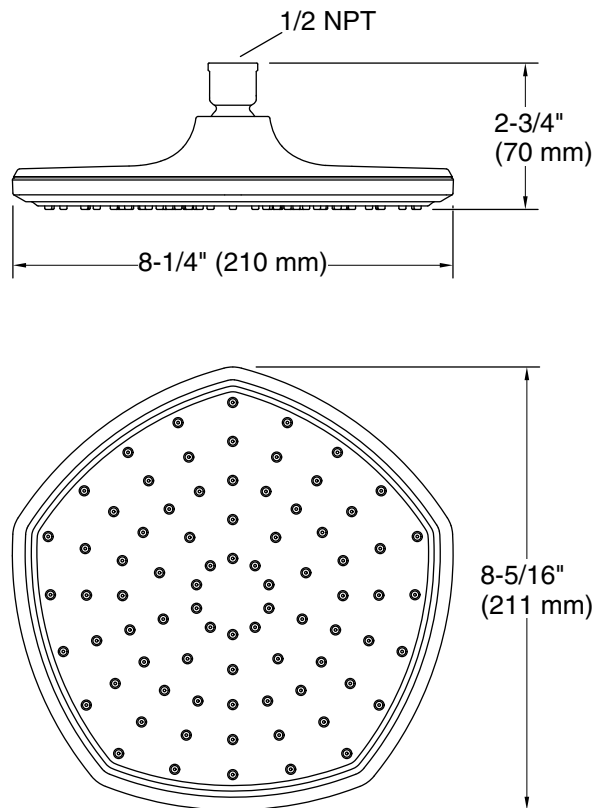

### Installation

- 1/2 -14 NPT connection
- Requires rainhead arm and flange (sold separately)
- Wall- or ceiling-mount

### Technical Information

All product dimensions are nominal.