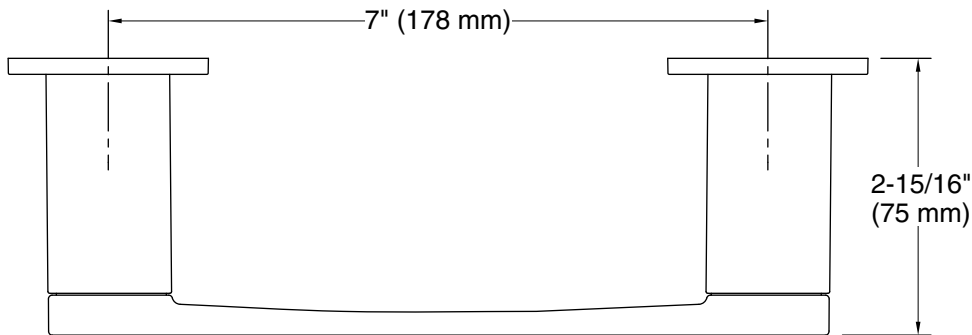

Technical Information

All product dimensions are nominal.

Material: Zinc

Notes

Install this product according to the installation instructions.

CAUTION: Risk of personal injury. Do not install these products in any area where they are likely to be used inadvertently as a grab bar or support bar. These products are not designed or intended for use as a grab bar or support bar.