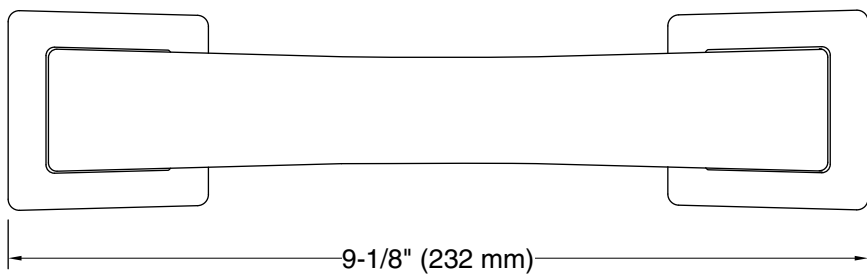

Technical Information

All product dimensions are nominal.

Material: Zinc

Notes

Install this product according to the installation instructions.

CAUTION: Risk of personal injury. Do not install these products in any area where they are likely to be used inadvertently as a grab bar or support bar. These products are not designed or intended for use as a grab bar or support bar.