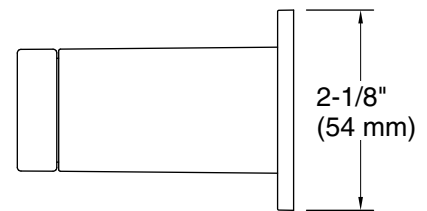

Technical Information

All product dimensions are nominal.

Material: Zinc

Notes

Install this product according to the installation instructions.

CAUTION: Risk of personal injury. Do not install these products in any area where they are likely to be used inadvertently as a grab bar or support bar. These products are not designed or intended for use as a grab bar or support bar.