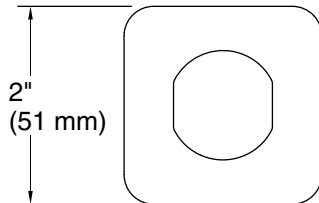

Technical Information

All product dimensions are nominal.

Material: Zinc, Stainless Steel

Notes

Install this product according to the installation instructions.

CAUTION: Risk of personal injury. Do not install these products in any area where they are likely to be used inadvertently as a grab bar or support bar. These products are not designed or intended for use as a grab bar or support bar.