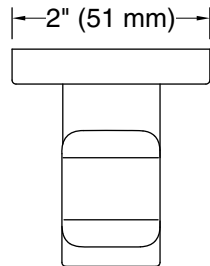

Technical Information

All product dimensions are nominal.

Material: Zinc, Stainless Steel

Notes

Install this product according to the installation instructions.

CAUTION: Risk of personal injury. Do not install these products in any area where they are likely to be used inadvertently as a grab bar or support bar. These products are not designed or intended for use as a grab bar or support bar.