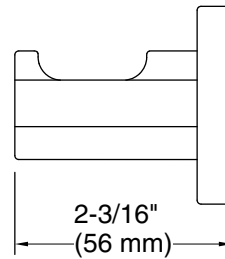

Technical Information

All product dimensions are nominal.

Material: Zinc, Stainless Steel

Notes

Install this product according to the installation instructions.

CAUTION: Risk of personal injury. Do not install these products in any area where they are likely to be used inadvertently as a grab bar or support bar. These products are not designed or intended for use as a grab bar or support bar.