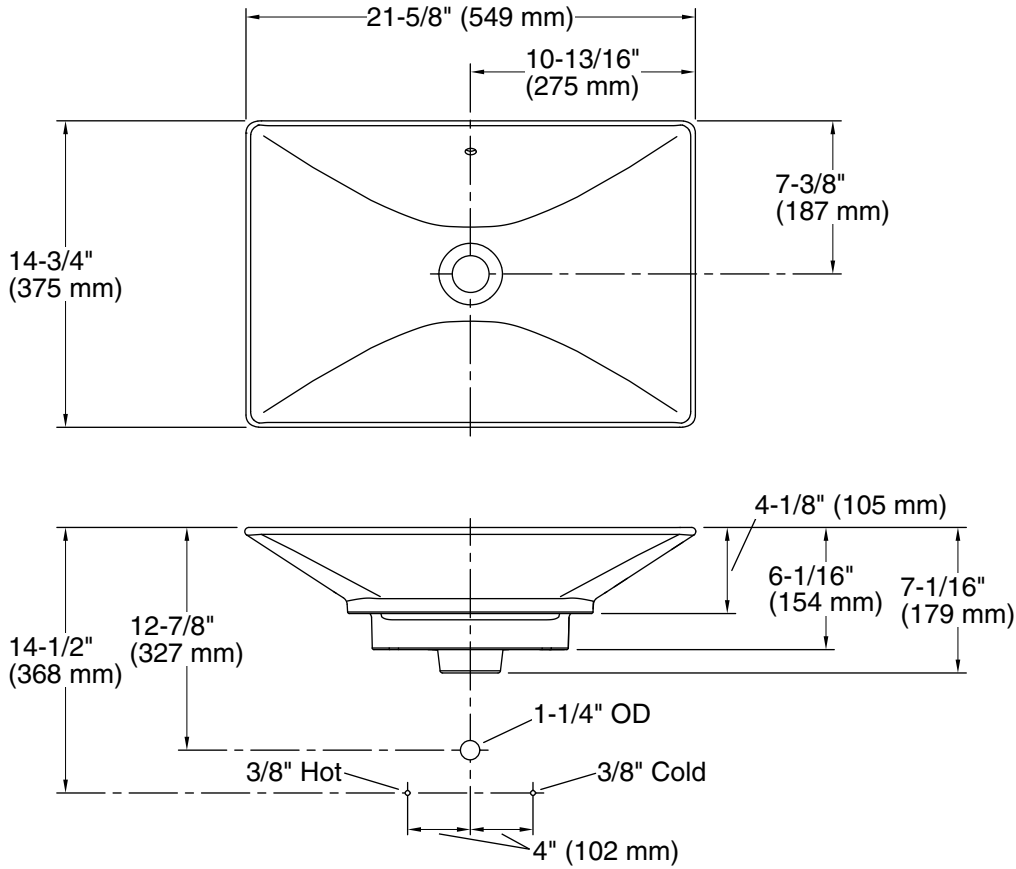

Features

- Deep, V-shaped basin.
- Overflow drain with included K-4061 Polished Chrome cap.
- No faucet holes; requires wall- or counter-mount faucet.
- Coordinates with other products in the Rêve collection.

Technical Information

All product dimensions are nominal.

Bowl configuration:	Single
Installation:	Vessel
Bowl area (Only):	Length: 21-5/8" (549 mm) Width: 14-3/4" (375 mm) Water depth: 3" (76 mm)
Drain hole:	1-3/4" (44 mm)

Notes

Install this product according to the installation instructions.

Spout must be a minimum of 8" (203 mm) long for adequate clearance into bathroom sink when installed with centerline as shown.