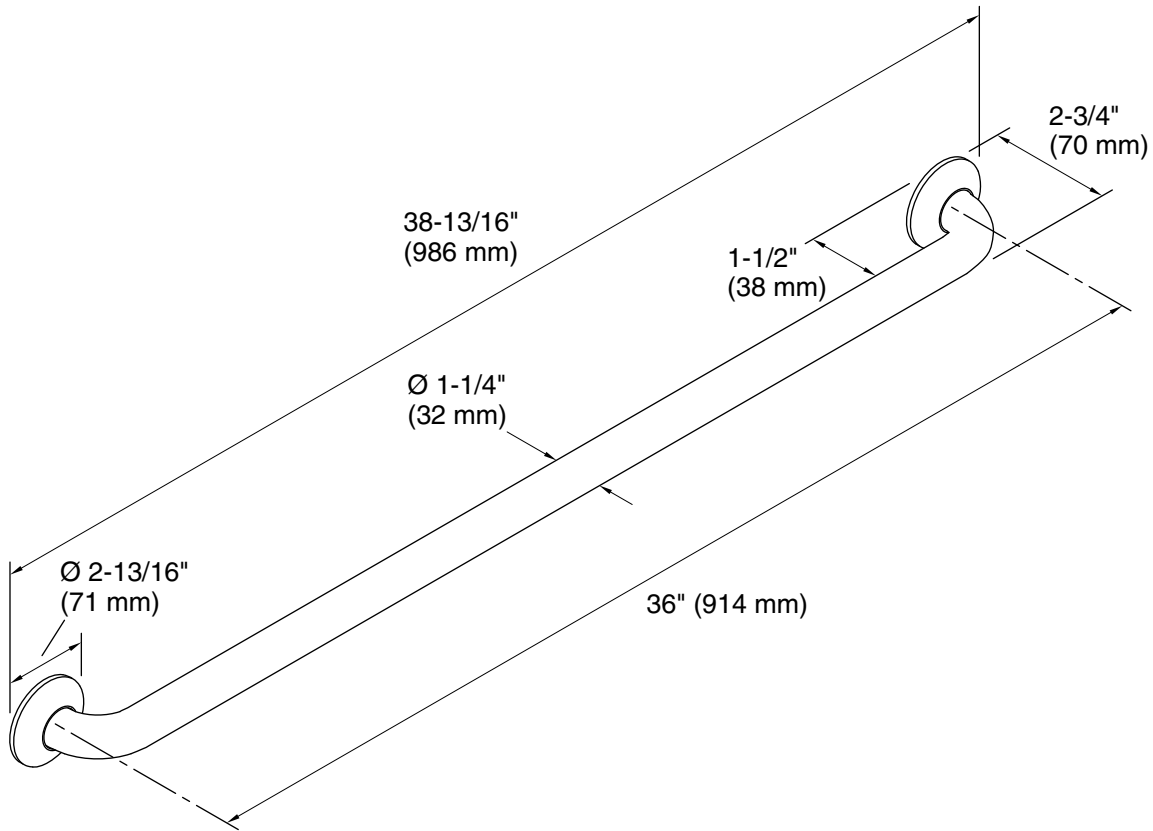

KOHLER® Faucet Lifetime Limited Warranty

See website for detailed warranty information.

Technical Information

All product dimensions are nominal.

Installation Type: Wall-mount

Material: Metal

Notes

Measure your actual product for roughing-in details.

WARNING: Risk of personal injury. The wall plates on the grab bar must be mounted to a brace between the wall studs. This will ensure that the weight of the user is adequately supported.

ADA compliant when installed to the specific requirements of these regulations.