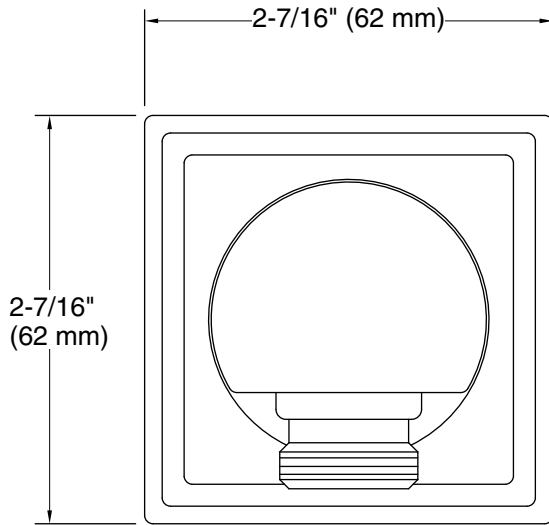

Technical Information

All product dimensions are nominal.

Drain included: No

Notes

Install this product according to the installation instructions.