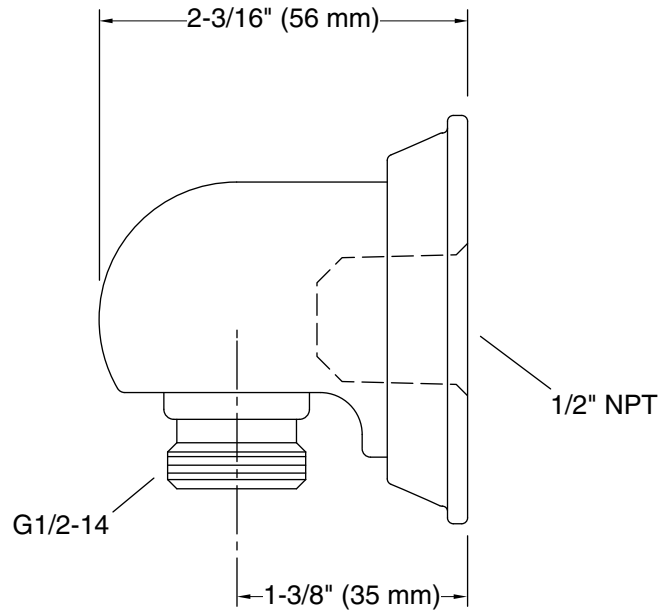

Features

- For use with a handshower and hose (sold separately)
- Coordinates with Memoirs faucets and accessories

Material

- Brass
- KOHLER finishes resist corrosion and tarnishing

Installation

- Wall-mount

Recommended Replacements

- This product is replaced by 22171.

Codes/Standards

None Applicable

KOHLER® Faucet Lifetime Limited Warranty

See website for detailed warranty information.

Technical Information

All product dimensions are nominal.

Drain included: No

Notes

Install this product according to the installation instructions.