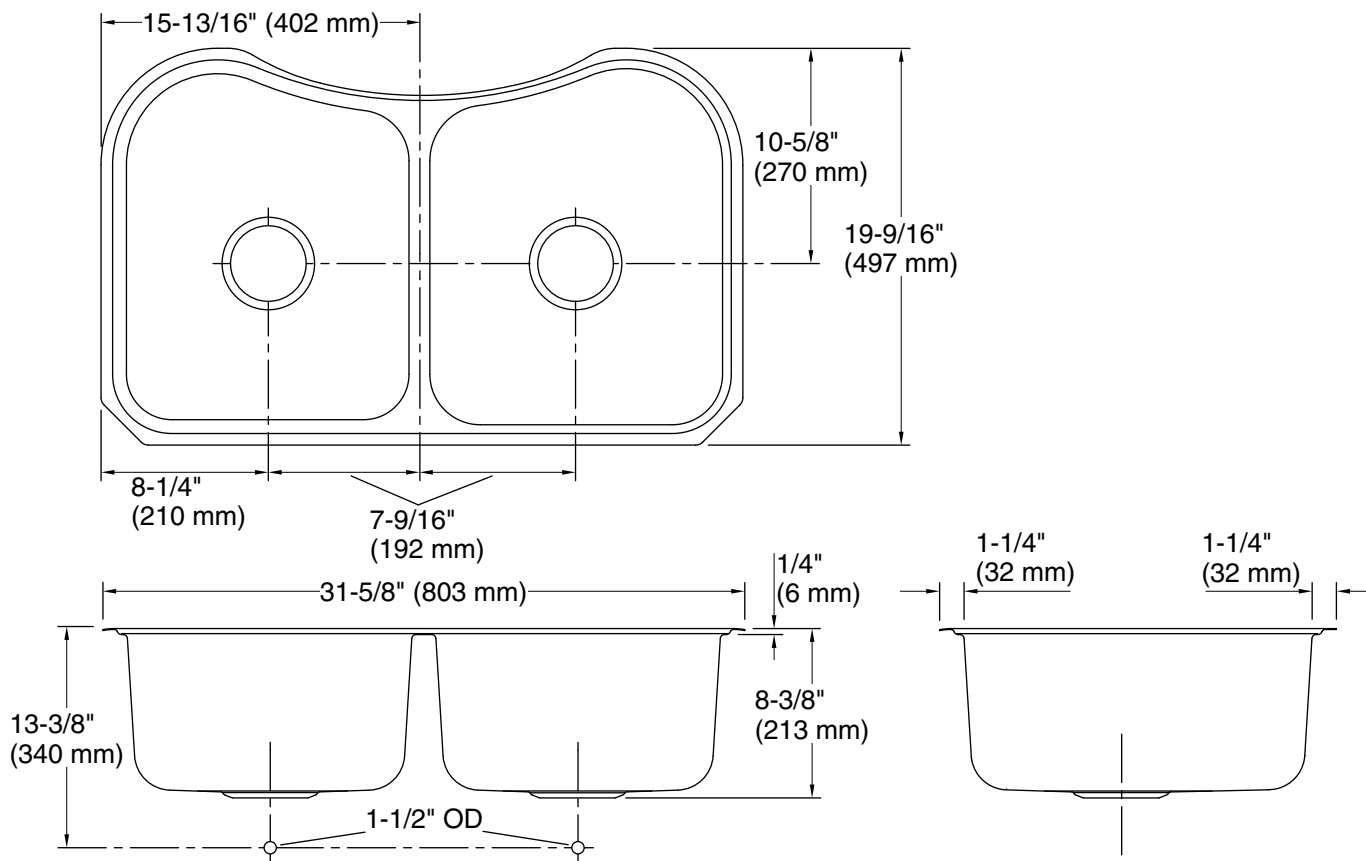

Staccato™
31-3/4" undermount double-bowl kitchen sink
K-3899

Features

- Fits minimum 36" (914 mm) apron sink base cabinet
- Double-equal bowls
- 8" (203 mm) depth
- Includes installation hardware

Material

See website for detailed warranty information.

Technical Information

All product dimensions are nominal.

Bowl configuration: Double equal

Installation: Undermount

Min. base cabinet width: 36" (914 mm)

Bowl area (Left): Length: 13-15/16" (354 mm)
Width: 17-1/16" (433 mm)
Bowl depth: 8" (203 mm)

Drain hole: 3-5/8" (92 mm)

Template: 1131500-7, required, included

Notes

Install this product according to the installation instructions.