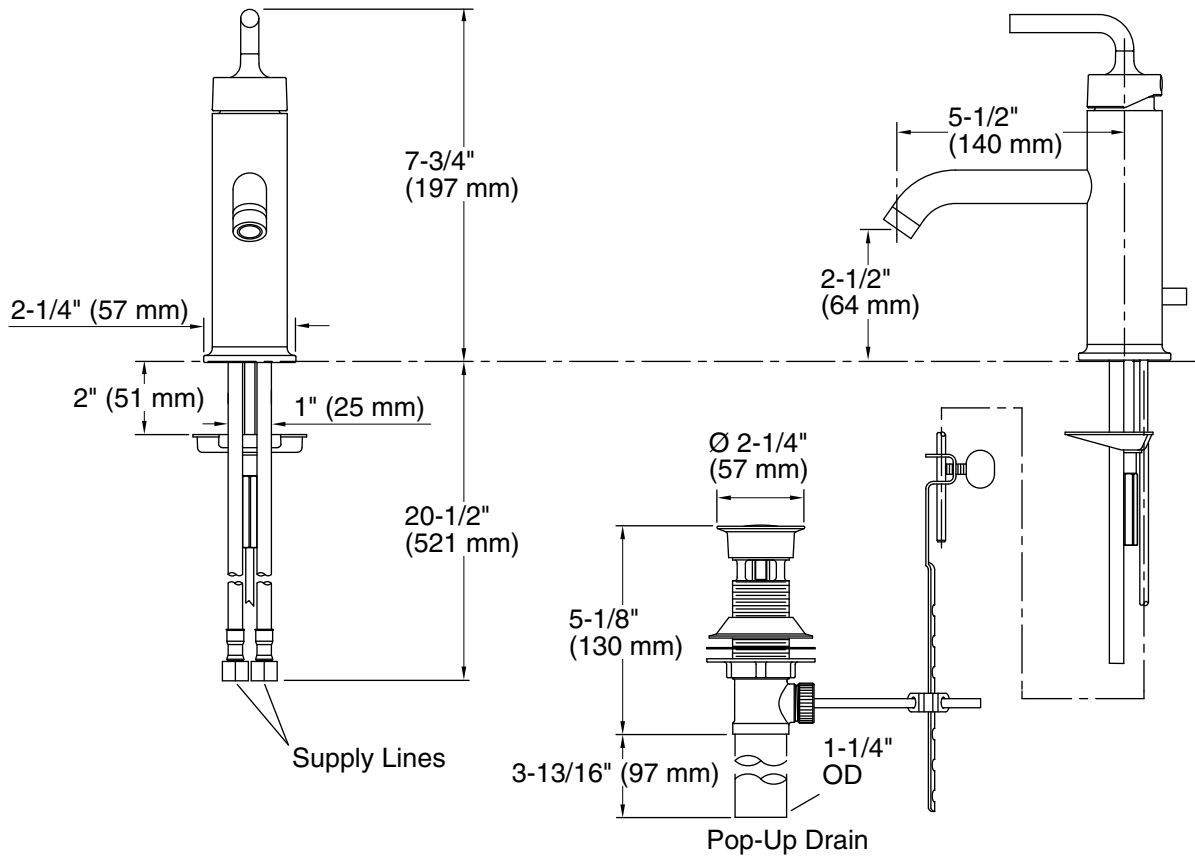

Features

- Single lever handle allows for both volume and temperature control.
- 5-1/2" (140 mm) spout reach.
- 1.2 gpm (4.5 lpm) maximum flow rate at 60 psi (4.14 bar).
- Includes metal pop-up drain with 1-1/4" tailpiece.
- KOHLER ceramic disc valves exceed industry longevity standards for a lifetime of durable performance.
- Temperature memory allows faucet to be turned on and off at the temperature set during prior usage.
- Coordinates with Purist faucets, accessories, and showering components to complete your bathroom.
- Low-flow aerator option available.

Technical Information

All product dimensions are nominal.

Faucet:

Flow rate: 1.2 gal/min (4.5 l/min)

Pressure: 60 psi (4.1 bar)

Drain included: Yes

Spout:

Spout reach: 5-1/2" (140 mm)