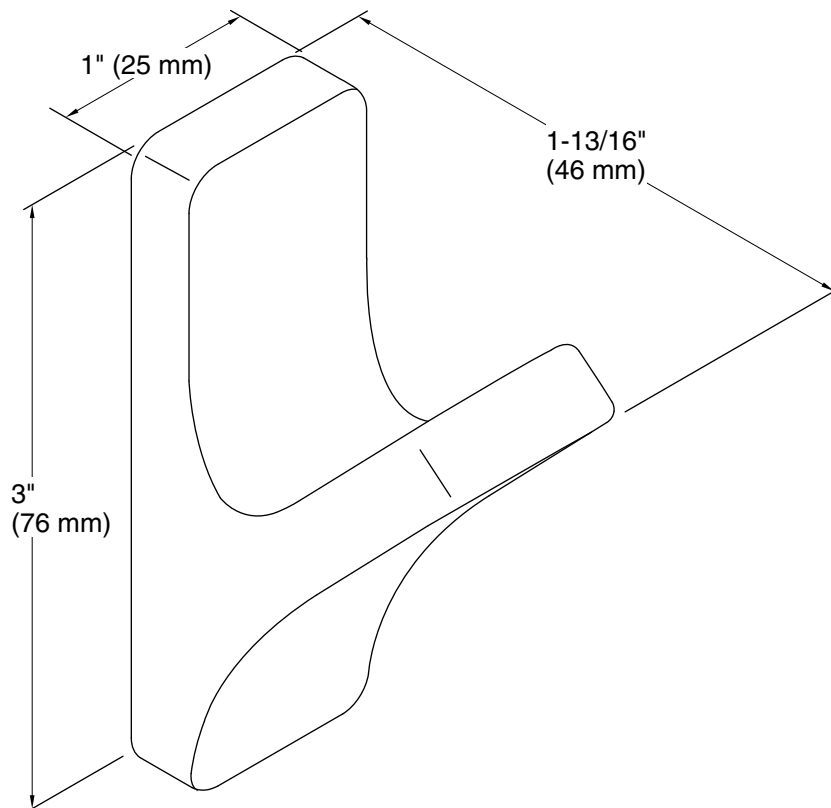

| Color | Code | Description |
|---|------|-------------------------|
|  | CP | Polished Chrome |
|  | BN | Vibrant® Brushed Nickel |

Technical Information

All product dimensions are nominal.

Material: Zinc