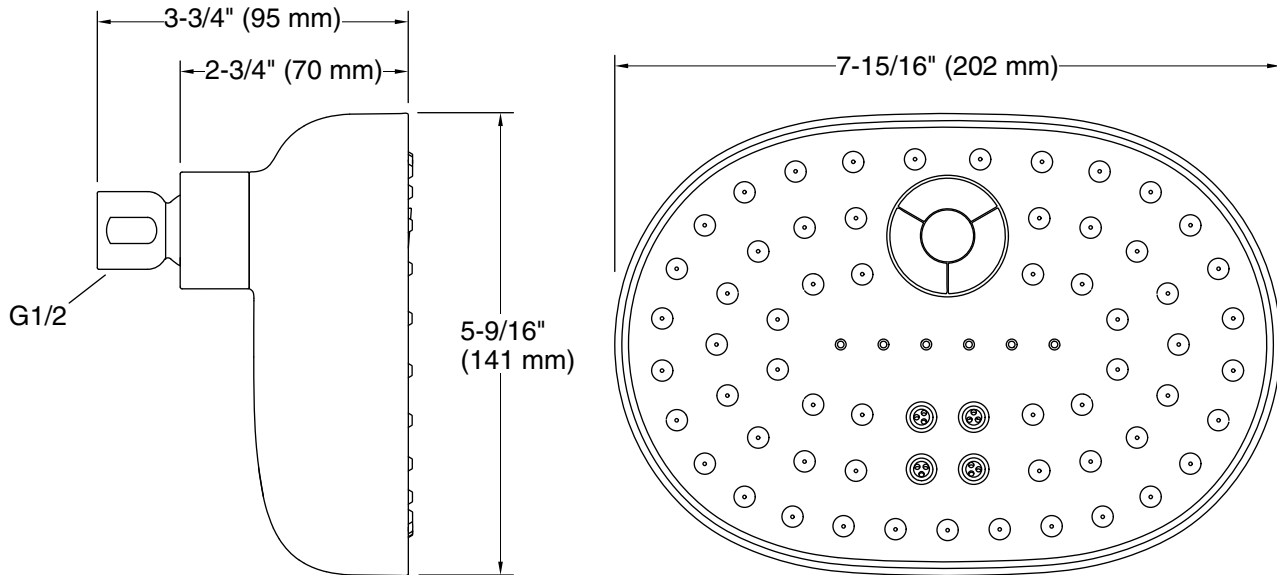

Installation

- 1/2 -14 NPT connection.
- Wall-mount.
- Shower arm and flange sold separately.

Water Conservation & Rebates

- This product can help a building earn Water Efficiency points in LEED® Green Building Rating System.

Technical Information

All product dimensions are nominal.

Showerhead/Body Spray:

Rated maximum flow: 1.75 gal/min (6.6 l/min)

flow:

Pressure: 80 psi (5.5 bar)