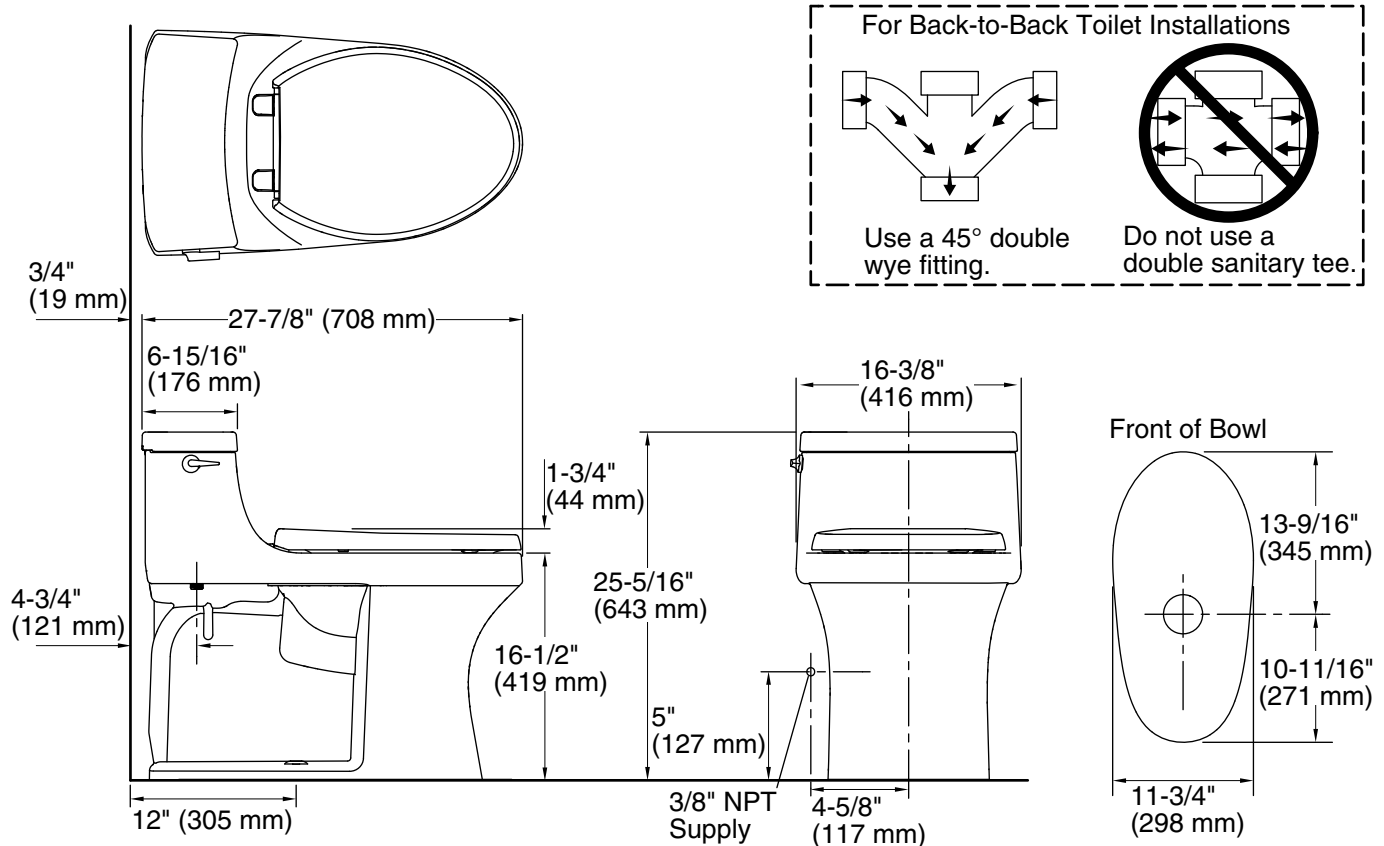

San Souci®

One-piece compact elongated toilet with concealed trapway, 1.28 gpf
K-5172

Features

- One-piece toilets integrate the tank and bowl into a seamless, easy-to-clean design
- Compact elongated bowl offers added comfort while occupying the same space as a round-front bowl
- Low-profile design
- Comfort Height® feature offers chair-height seating that makes sitting down and standing up easier for most adults
- 1.28 gpf (4.8 lpf)
- Concealed trapway and Clean Caps® low-profile bolt caps facilitate easier cleaning and enhance design
- Includes Reveal® Quiet-Close™ seat
- Left-hand Polished Chrome trip lever
- Easy-to-flush canister design requires less force to actuate than a 3" (76 mm) flapper, and has 90% less exposed seal material which resists conditions that cause wear, tear, shrinkage and swelling
- Quiet-Close™ compact elongated lid and seat prevents slamming
- 2-1/8" (54 mm) fully glazed trapway

Installation

- Standard 12" (305 mm) rough-in
- Supply line sold separately

Water Conservation & Rebates

- Eligible for consumer rebates in some municipalities

Recommended Products/Accessories

- K-4108 C³®-230 Elongated bidet toilet seat with remote control
- K-9171-L Trip Lever for K-5172
- 1023457 Wax Ring/Hardware Kit
- 1265114 Connector Hose
- K-23726 Drain treatment

THE BOLD LOOK
OF **KOHLER**®

KOHLER®

San Souci®
One-piece compact elongated toilet with concealed
trapway, 1.28 gpf
K-5172

Technical Information

All product dimensions are nominal.

Toilet type:	Floor-mount
Waste Outlet:	Floor
Bowl shape:	Compact elongated
Flush type:	Class Five
Trap passageway:	2-1/8" (54 mm)
Water surface size:	10-3/4" x 7-1/2" (273 mm x 191 mm)
Rim to water surface:	5-3/8" (137 mm)
Rough-in:	12" (305 mm)
Seat-mounting holes:	5-1/2" (140 mm)