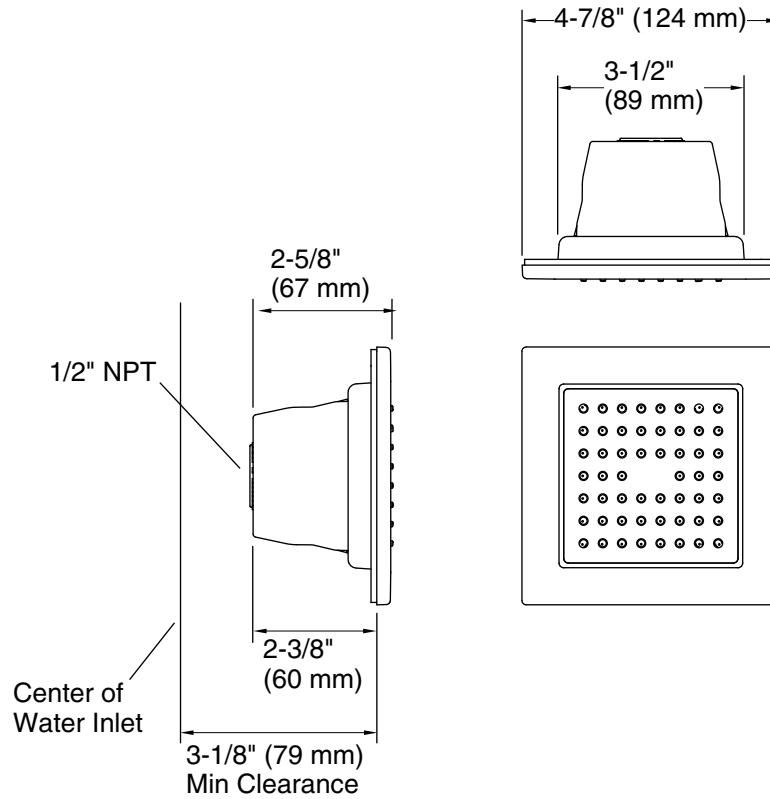

KOHLER® Faucets

Square 54-nozzle single-function body spray, 2.5 gpm
K-8002

WaterTile™

Features

- Single-function 54-nozzle body spray delivers a soothing spray
- 2.5 gpm (9.5 lpm) maximum flow rate
- Fully adjustable sprayface pivots for targeted hydromassage
- MasterClean™ sprayface features an easy-to-clean surface that withstands mineral buildup
- Low-profile design complements any decor
- 1/2" NPT connection

THE BOLD LOOK
OF **KOHLER**®

Technical Information

All product dimensions are nominal.

Drain included: No

Notes

For use with automatic compensating valves rated at 2.5 gal/min (9.5 l/min) or less.

Install this product according to the installation guide.