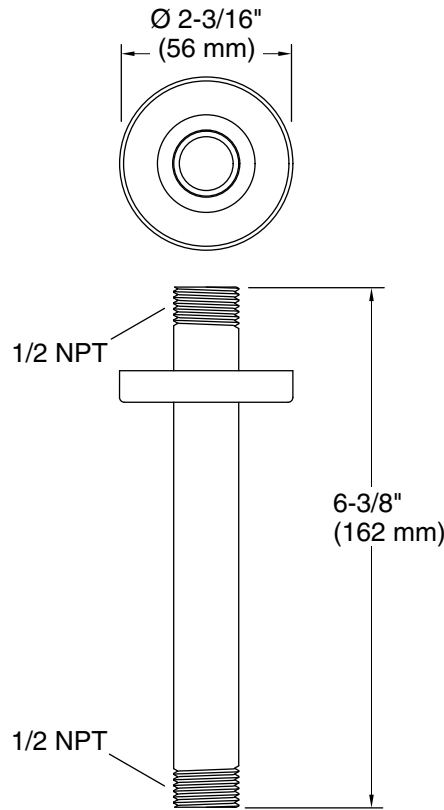

Features

- For use with single-function rainheads
- 6" (152 mm) shower arm

Material

- Brass construction ensures durability and reliability
- KOHLER® finishes resist corrosion and tarnishing

Installation

- 1/2 -14 NPT connection
- Ceiling-mount

Technical Information

All product dimensions are nominal.