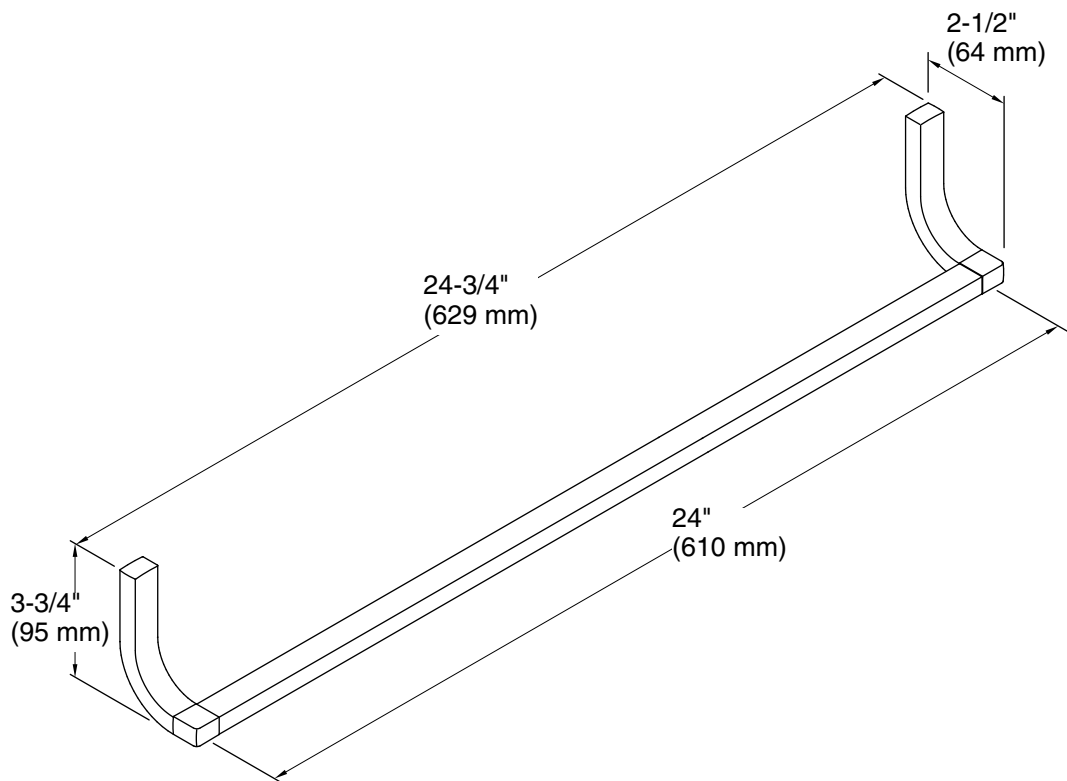

Technical Information

All product dimensions are nominal.

Material: Metal

Notes

Install this product according to the installation guide.

CAUTION: Risk of personal injury. Do not install these products in any area where they are likely to be used inadvertently as a grab bar or support bar. These products are not designed or intended for use as a grab bar or support bar.