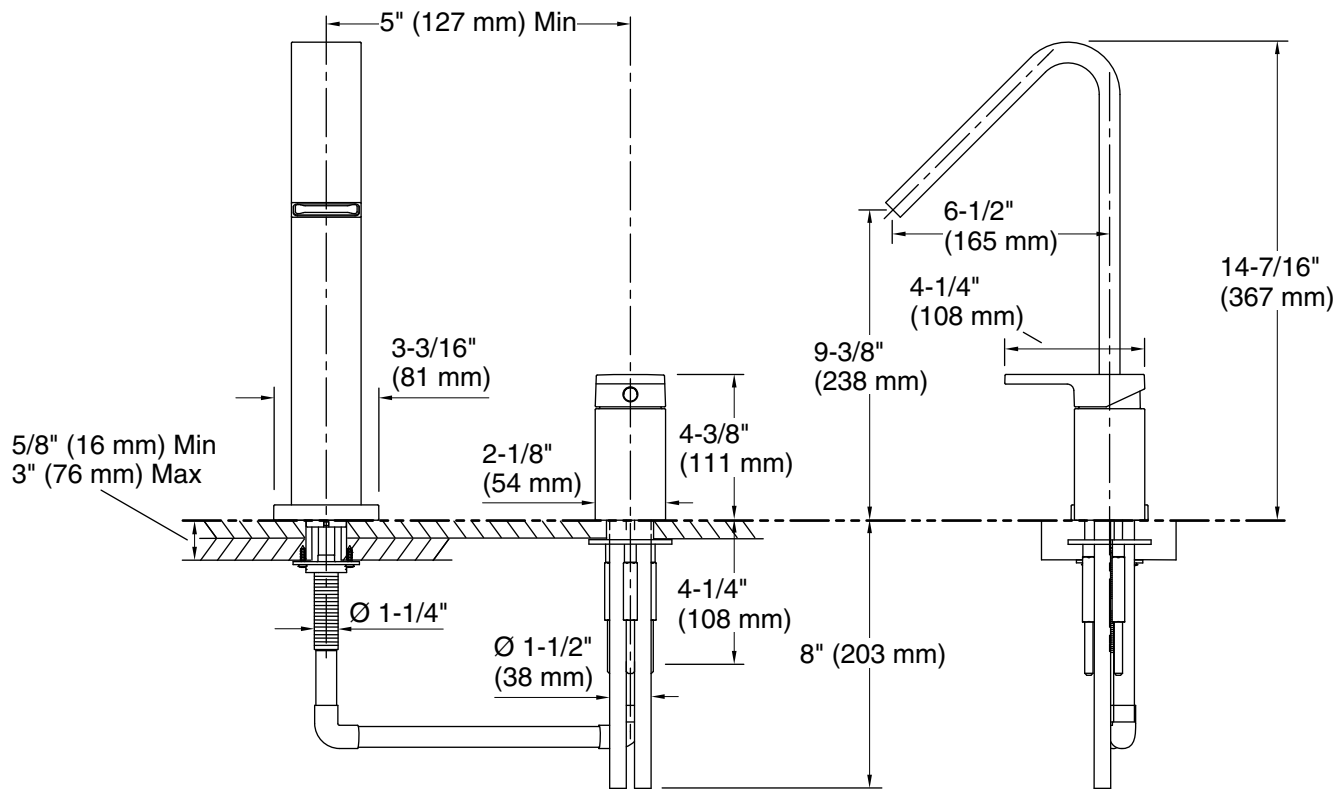

## Features

- 9-3/8" (238 mm) nondiverter spout.
- Spout: 6-1/2" (165 mm) x 3-3/16" (81 mm) x 14-7/16" (367 mm)
- 15.0 gpm (56.8 l/min) @ 45 psi.
- Coordinate with Loure faucets, accessories, and showering components to complete your bathroom.

## Installation

- Bath- or deck-mount.

### Technical Information

All product dimensions are nominal.

Drain included: No