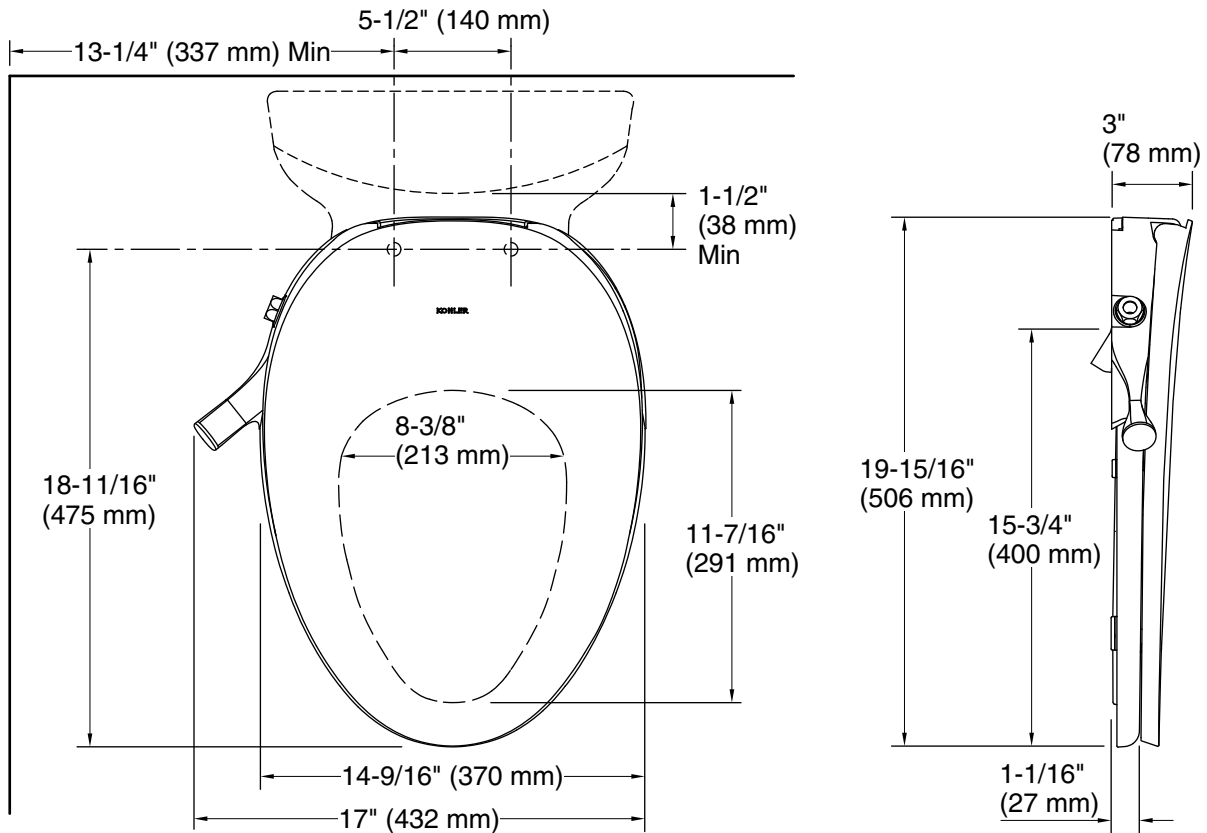

### Installation

- Requires connection to toilet water supply line. All hoses and connections are included

### Recommended Products/Accessories

- K-3999 Two-piece elongated toilet, 1.28 gpf
- K-3999-RA Two-piece elongated 1.28 gpf chair height toilet
- K-31621 Two-piece elongated toilet, 1.28 gpf
- K-31621-RA Two-piece elongated 1.28 gpf chair height toilet

## Technical Information

All product dimensions are nominal.

Seat shape type: Elongated  
 Seat front type: Closed-front  
 Seat-mounting holes: 5-1/2" (140 mm)