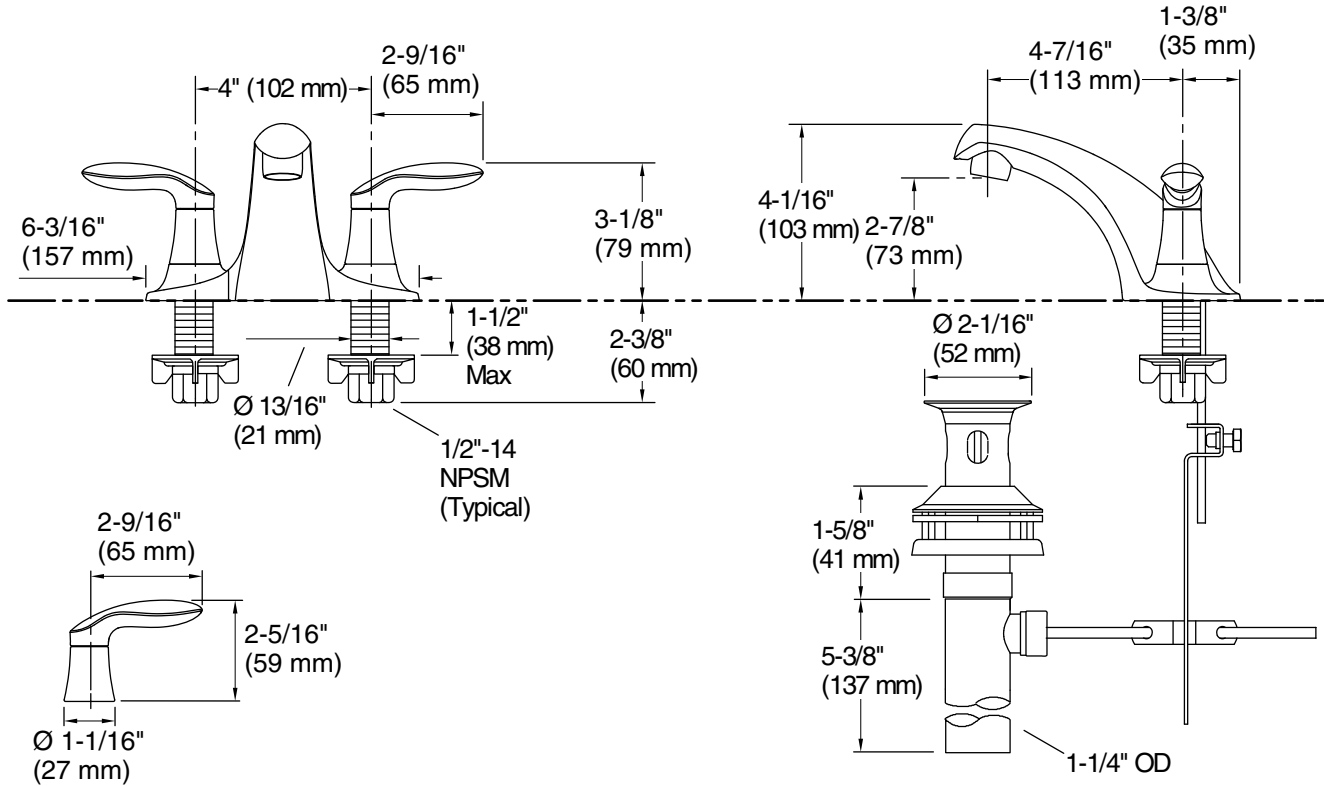

Features

- Two-handle centerset faucet for 4" (102 mm) centers
- 4-7/16" (112 mm) spout reach
- 1.2 gpm (4.5 lpm) maximum flow rate at 60 psi (4.14 bar)
- Includes metal pop-up drain with lift rod and 1-1/4" tailpiece
- KOHLER® ceramic disc valves exceed industry longevity standards for a lifetime of durable performance
- Red/blue indexing
- Reversible quarter-turn washerless ceramic disc valves
- Coordinates with Coralais faucets, accessories, and showering components to complete your bathroom

Material

- Premium metal construction for durability and reliability
- KOHLER® finishes resist corrosion and tarnishing

Installation

- For 4" (102 mm) centers
- Deck-mount
- Preattached flexible supply lines simplify installation

KOHLER® Faucet Lifetime Limited Warranty

See website for detailed warranty information.

Technical Information

All product dimensions are nominal.

Faucet:

Flow rate: 1.2 gal/min (4.5 l/min)

Drain included: Yes

Drain with overflow: Yes

Spout:

Spout reach: 4-7/16" (113 mm)

Notes

Install this product according to the installation guide.

ADA compliant for handles only.

ADA, OBC, CSA B651 compliant when installed to the specific requirements of these regulations.