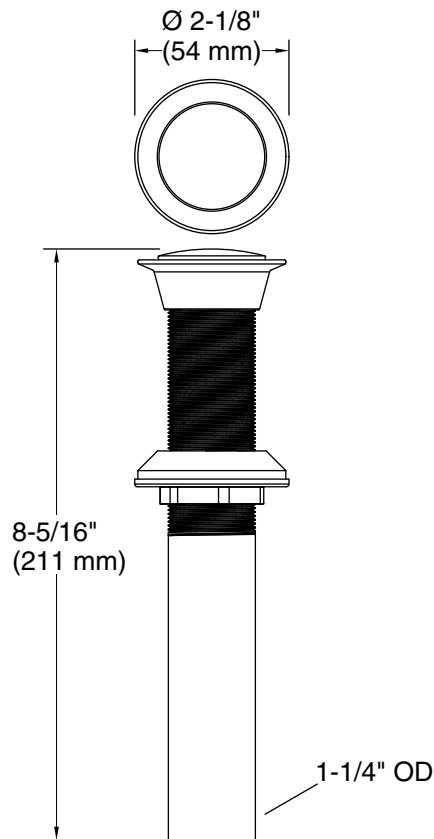

Technical Information

All product dimensions are nominal.

Drain included: Yes

Drain with overflow: No