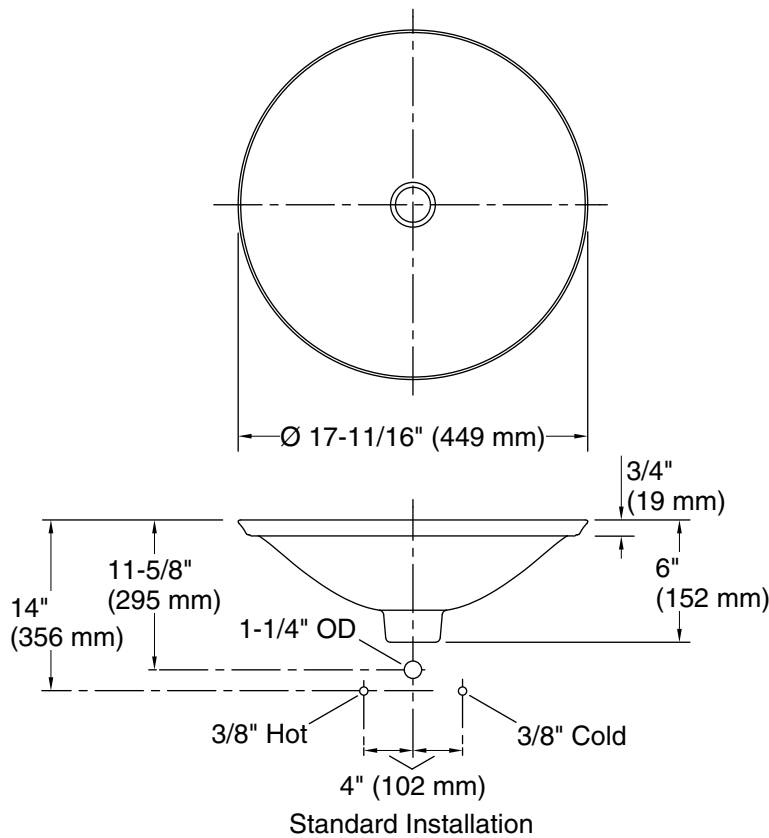

0

White

Sartorial™ Herringbone Carillon™

17-1/2" round drop-in bathroom sink, no overflow
K-75748-HD1

Technical Information

All product dimensions are nominal.

Bowl configuration:	Single
Installation:	Drop-in, Vessel
Bowl area (Only):	Length: 17-1/4" (437 mm) Width: 17-1/4" (437 mm) Bowl depth: 4" (102 mm) Water depth: 4" (102 mm)
With overflow:	No
Template:	1242827, required, included