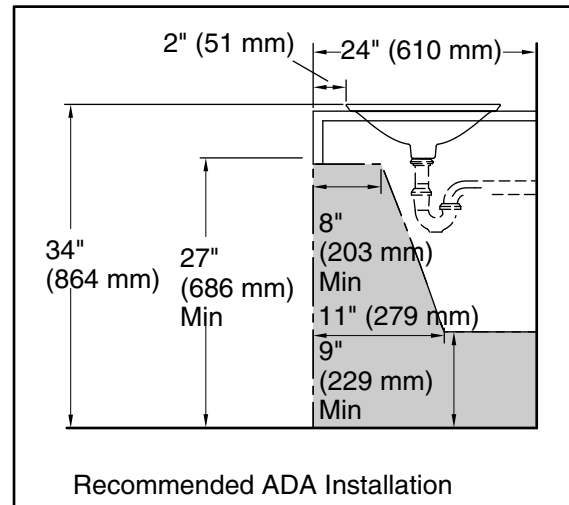

0

White

Sartorial™ Herringbone Carillon™

17-1/2" round drop-in bathroom sink, no overflow
K-75748-HD1

Technical Information

All product dimensions are nominal.

Bowl configuration:	Single
Installation:	Drop-in, Vessel
Bowl area (Only):	Length: 17-1/4" (437 mm) Width: 17-1/4" (437 mm) Bowl depth: 4" (102 mm) Water depth: 4" (102 mm)
With overflow:	No
Template:	1242827, required, included