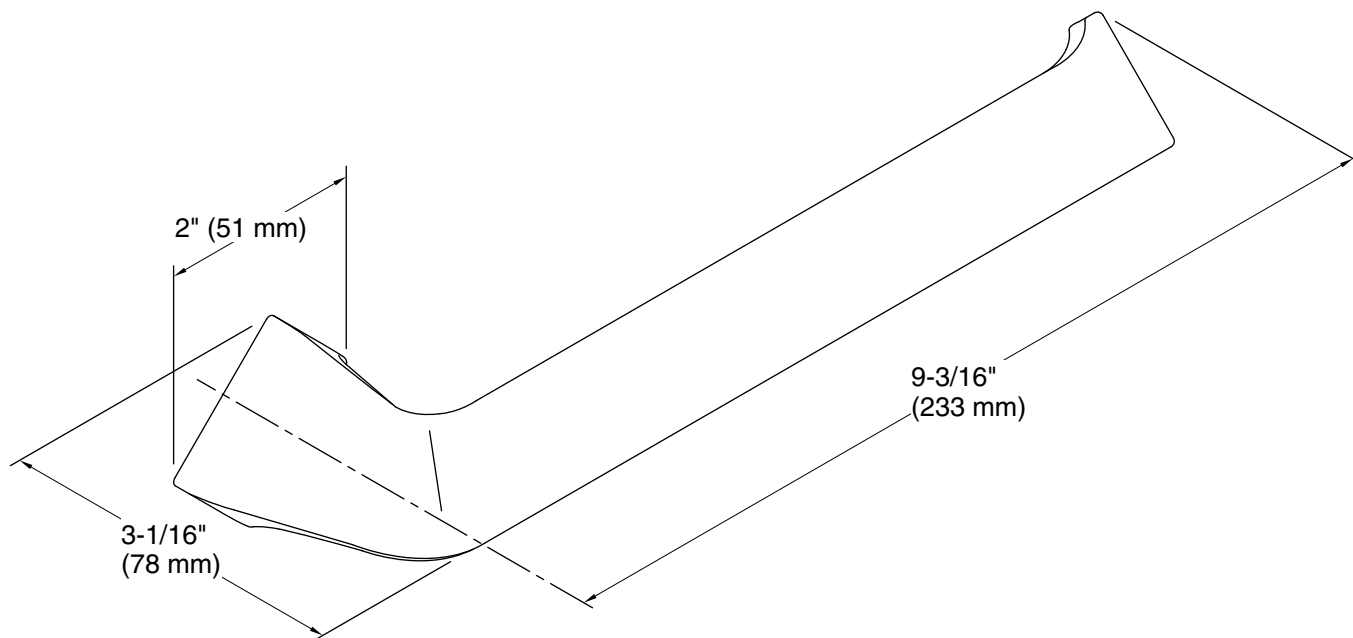

Color	Code	Description
	CP	Polished Chrome
	BN	Vibrant® Brushed Nickel

Technical Information

All product dimensions are nominal.

Material: Zinc

Notes

Install this product according to the installation instructions.