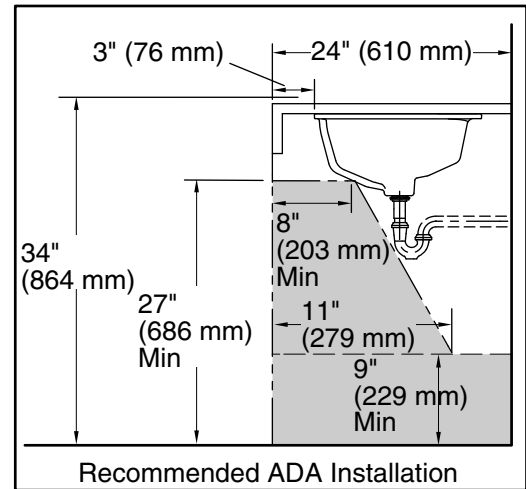

Standard Installation

Technical Information

All product dimensions are nominal.

Bowl configuration:	Single
Installation:	Undermount
Bowl area (Only):	Length: 17-5/8" (448 mm) Width: 13" (330 mm) With overflow: Yes Water depth: 3-3/4" (95 mm)
With overflow:	Yes
Drain hole:	1-3/4" (44 mm)
Template:	1224722-7, required, not included