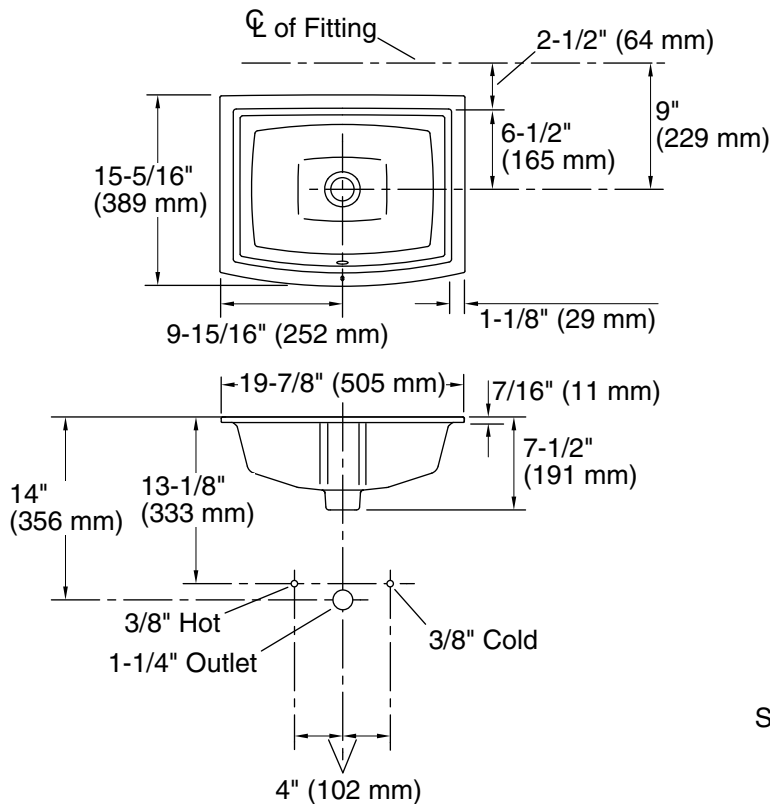

Features

- Classic rectangular basin
- Overflow drain
- No faucet holes; requires wall- or counter-mount faucet
- Coordinates with other products in the Archer collection

Material

- Vitreous china

Installation

Standard Installation

Technical Information

All product dimensions are nominal.

Bowl configuration:	Single
Installation:	Undermount
Bowl area (Only):	Length: 17-5/8" (448 mm) Width: 13" (330 mm) With overflow: Yes Water depth: 3-3/4" (95 mm)
With overflow:	Yes
Drain hole:	1-3/4" (44 mm)
Template:	1224722-7, required, not included