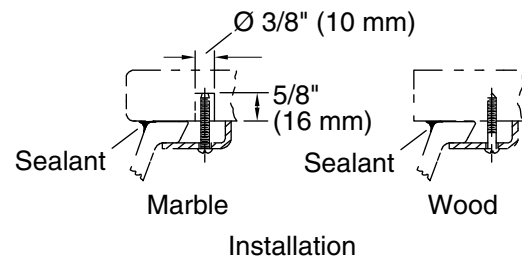

Standard Installation

Technical Information

All product dimensions are nominal.

Bowl configuration:	Single
Installation:	Undermount
Bowl area (Only):	Length: 17-5/8" (448 mm) Width: 13" (330 mm) With overflow: Yes Water depth: 3-3/4" (95 mm)
With overflow:	Yes
Drain hole:	1-3/4" (44 mm)
Template:	1224722-7, required, not included