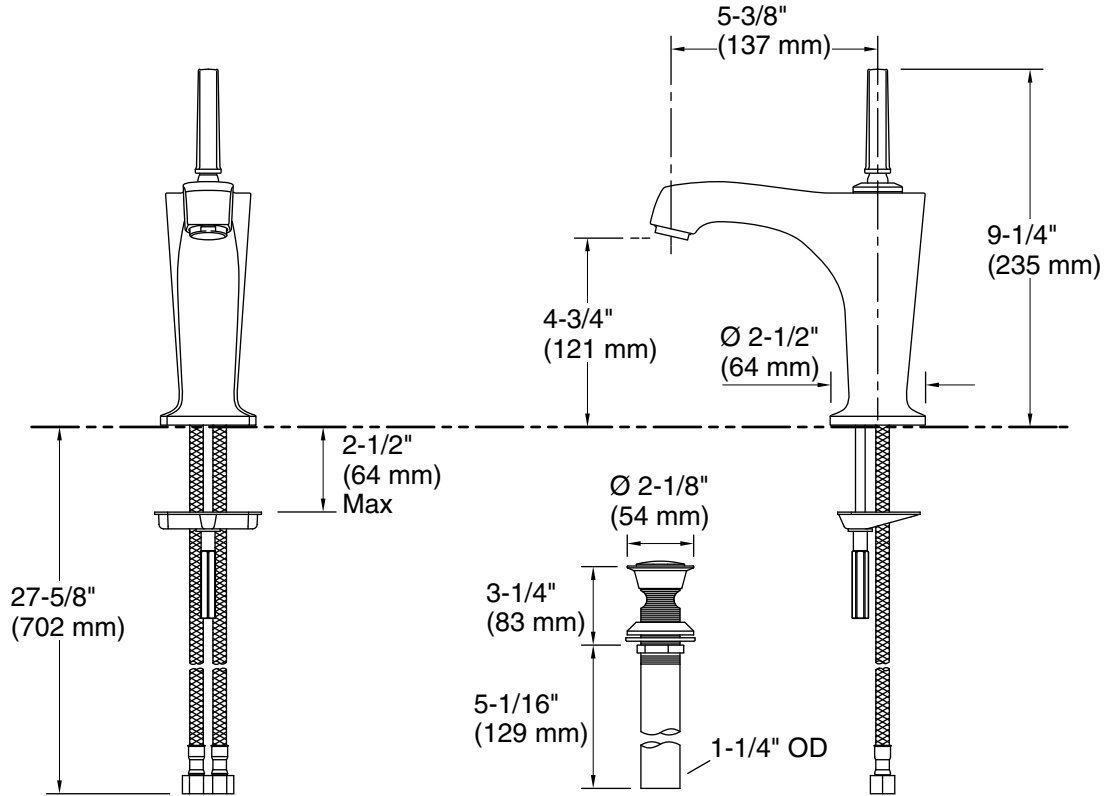

Features

- Single joystick handle allows for both volume and temperature control
- KOHLER ceramic disc valves exceed industry longevity standards for a lifetime of durable performance
- Temperature memory allows faucet to be turned on and off at the temperature set during prior usage
- 1.2 gpm (4.5 lpm) maximum flow rate at 60 psi (4.14 bar)
- Includes touch-activated drain with 1-1/4" tailpiece
- 5-3/8" (137 mm) spout reach
- Coordinates with Margaux faucets, accessories, and showering components to complete your bathroom

See website for detailed warranty information.

Technical Information

All product dimensions are nominal.

Faucet:

Flow rate: 1.2 gal/min (4.5 l/min)

Pressure: 60 psi (4.1 bar)

Drain included: Yes

Drain with overflow: Yes

Spout:

Spout reach: 5-3/8" (137 mm)

Notes

Install this product according to the installation guide.

ADA compliant for handles only.

ADA, OBC, CSA B651 compliant when installed to the specific requirements of these regulations.