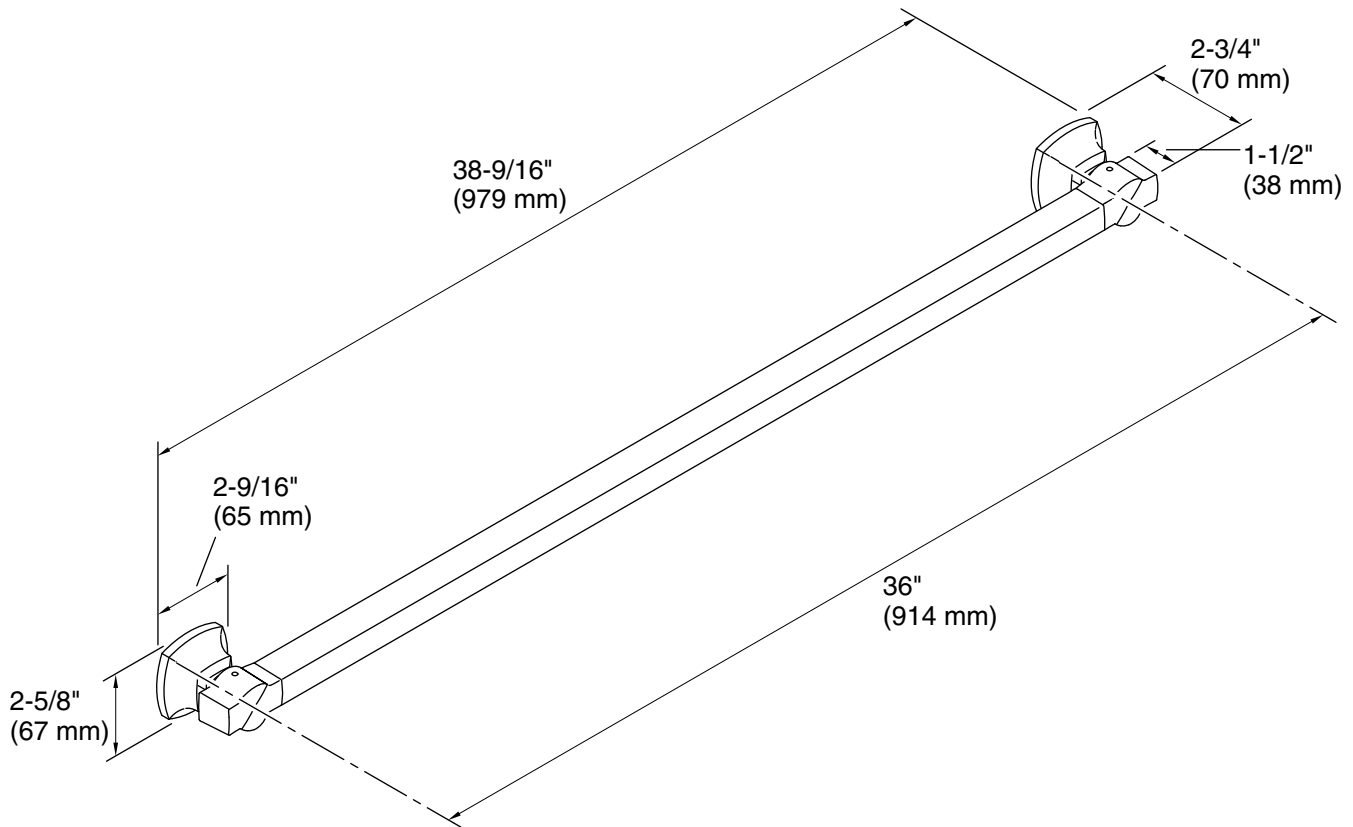

Technical Information

All product dimensions are nominal.

Installation Type: Wall-mount

Material: Metal

Notes

Measure your actual product for roughing-in details.

WARNING: Risk of personal injury. The wall plates on the grab bar must be mounted to a brace between the wall studs. This will ensure that the weight of the user is adequately supported.