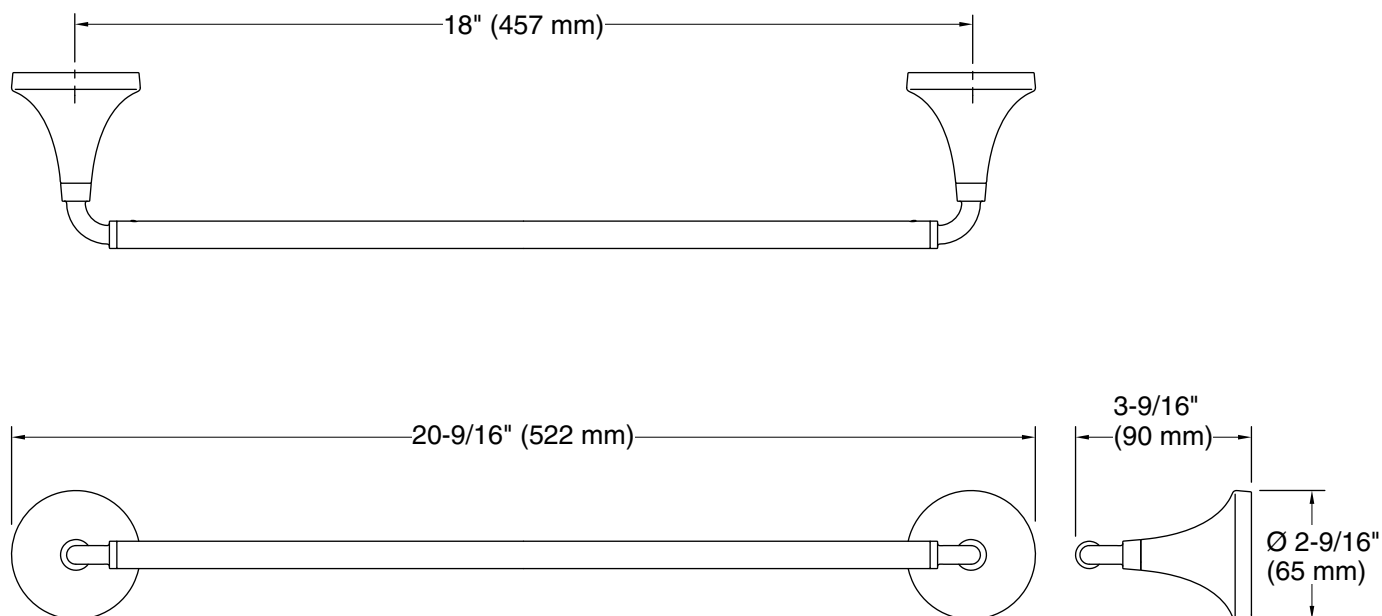

## Features

- 18" (457 mm) bar
- Coordinates with Tone faucets, accessories, and showering components to complete your bathroom

## Technical Information

All product dimensions are nominal.

Installation Type: Wall-mount

Material: Zinc, Stainless Steel