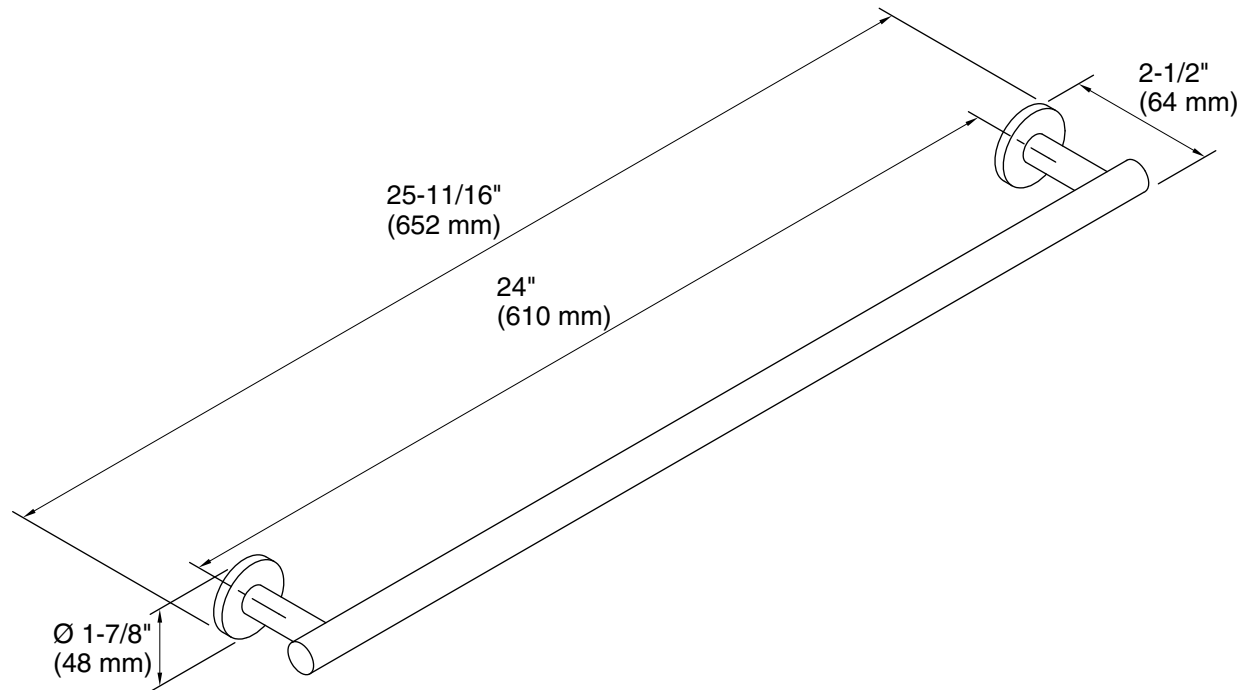

Stillness®
24" Towel Bar
K-14451

Features

- Coordinates with Stillness faucets, accessories, and showering components to complete your bathroom

Material

- Solid-brass construction for durability and reliability
- KOHLER® finishes resist corrosion and tarnishing

Technical Information

All product dimensions are nominal.

Material: Brass

Notes

Install this product according to the installation guide.

CAUTION: Risk of personal injury. Do not install these products in any area where they are likely to be used inadvertently as a grab bar or support bar. These products are not designed or intended for use as a grab bar or support bar.