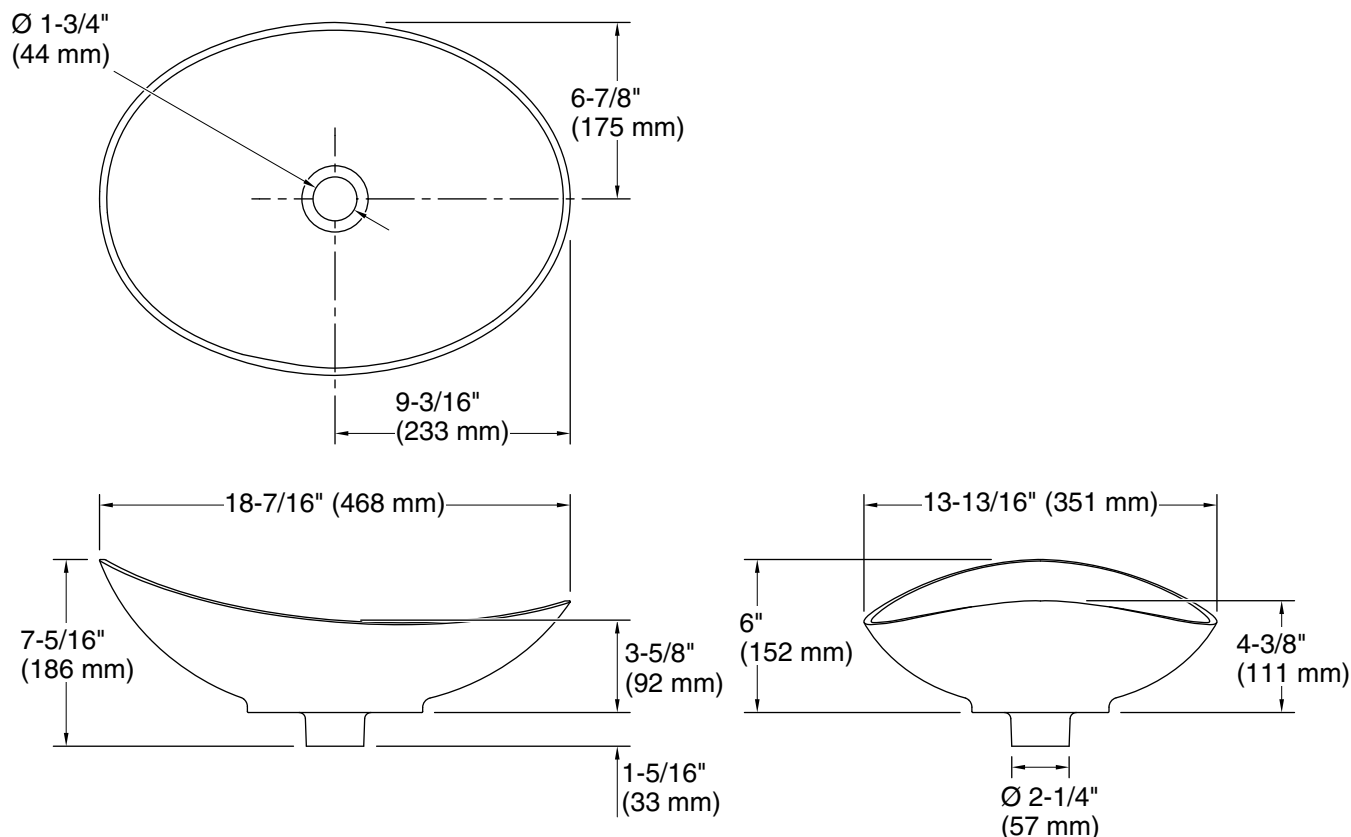

### FEATURES

P74108

- Cast bronze sink allowing to deepen/patina over time
- Simple shape and diminutive scale make Myam a superb selection for double master installations or a powder bath
- Absolutely transitional in design; Myam is equally appropriate for a modern home or a historic renovation
- Recommended pairing with Kallista wall-mounted or vessel-height single handle faucets
- Decorative matte finish on the underside comes in matte black or matte white
- Each vessel is unique and will have irregularities such as pitting and hairline cracks. These are not flaws, but characteristics of a solid bronze cast vessel.

PRODUCT INFORMATION	
Fixture*:	
Basin Area	18" (457 mm) x 13-1/4" (337 mm)
Water Depth	4" (102 mm)
Drain Hole	$\text{Ø } 1\text{-}3/4\text{"}$ (44 mm)
Weight	37 lbs (16.8 kg)
*Approximate measurements for comparison only.	

INSTALLATION NOTES
All dimensions are nominal.

SPECIFIED MODEL				
Model	Description	Finishes		
P74108-WHT	Myam Vessel, Matte White	<input type="checkbox"/> PTB Polished Traditional Bronze	<input type="checkbox"/> TSB Satin Bronze	<input type="checkbox"/> WHB White Satin Bronze
P74108-BLK	Myam Vessel, Matte Black	<input type="checkbox"/> PTB Polished Traditional Bronze	<input type="checkbox"/> TSB Satin Bronze	<input type="checkbox"/> WHB White Satin Bronze