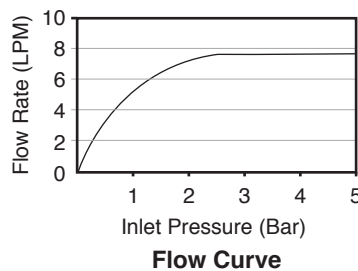

Features

- Brass construction
- Artful water delivery through exposed spout design
- Leak-free ceramic disc valve with lifetime warranty
- Durable KOHLER finishes resist corrosion and tarnishing
- Flexible G1/2" supply hoses for easy installation
- Joystick handle
- 144mm spout reach
- Mount hardware kit includes special tool for simplified installation
- Includes click drain

SINGLE CONTROL LAVATORY FAUCET **K-99856T** ALSO K-99858T

Codes/Standards Applicable

Specified model meets or exceeds the following:

- GB 18145-2014
- EN 817-2008
- EN 200-2008

Installation Notes

Install this product according to the installation guide.

Note: Flow rates are approximate. (1 gallon = 3.785 liters, 1 bar = 14.5 psi)

Dimensions are approximate.

Unit: mm

Product Diagram