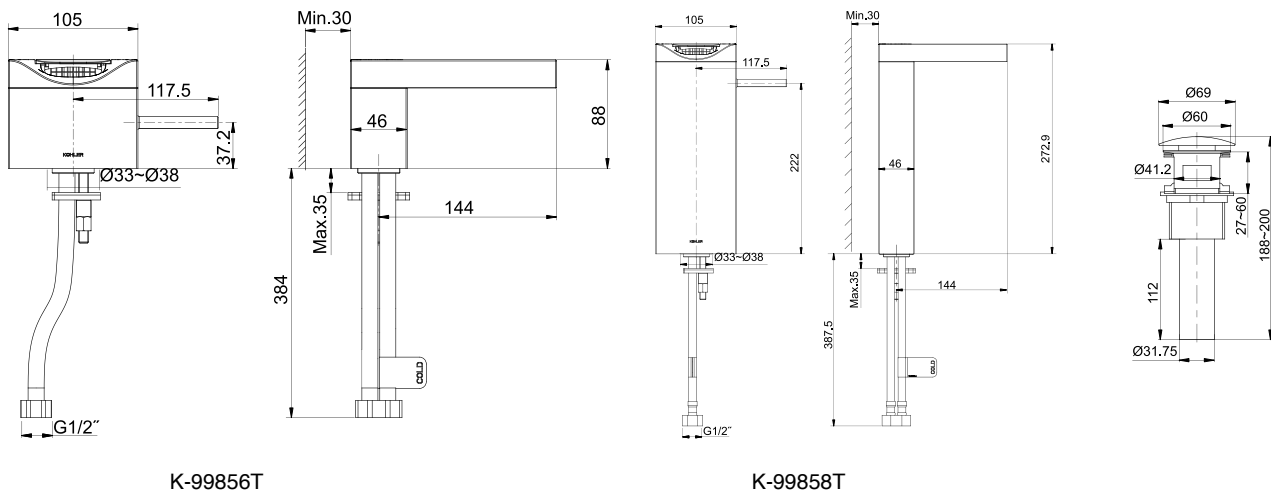

Features

- Brass construction
- Artful water delivery through exposed spout design
- Leak-free ceramic disc valve with lifetime warranty
- Durable KOHLER finishes resist corrosion and tarnishing
- Flexible G1/2" supply hoses for easy installation
- Joystick handle
- 144mm spout reach
- Mount hardware kit includes special tool for simplified installation
- Includes click drain

Specified Model

Model	Description	Color/Finished
K-99856T-4-CP	Beitou Single Control Lavatory Faucet	Polished Chrome (CP)
K-99858T-4-CP	Beitou Single Control Tall Lavatory Faucet	Polished Chrome (CP)

For a full range of color finishes in your market please contact your local Kohler representative.

Note: Flow rates are approximate. (1 gallon = 3.785 liters, 1 bar = 14.5 psi)

Dimensions are approximate.

Unit: mm

Product Diagram