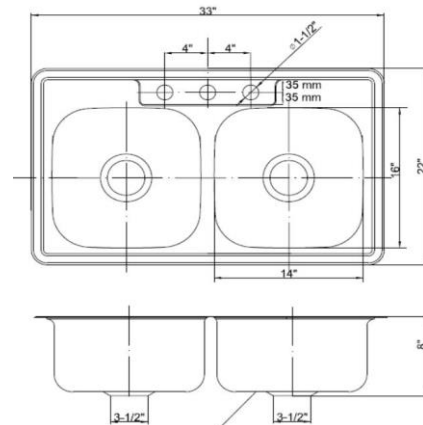

## PRODUCT

MODEL NO : 3322-8

DESCRIPTION : TOPMOUNT DOUBLE BOWL SINK

OVERALL SIZE : 838MM X 558MM , 203MM DEPTH

## FEATURES

STAINLESS STEEL 304

SOUND-ABSORBING PAD

89MM DRAIN OPENING

## NO OF HOLE

4 TAP HOLES

## SINK DIMENSION

ITEM NO	OVERALL DEMENSION	BOWL SIZE	CUTOUT SIZE
3322-8	838MM X 558MM	355MM X 406MM	N/A