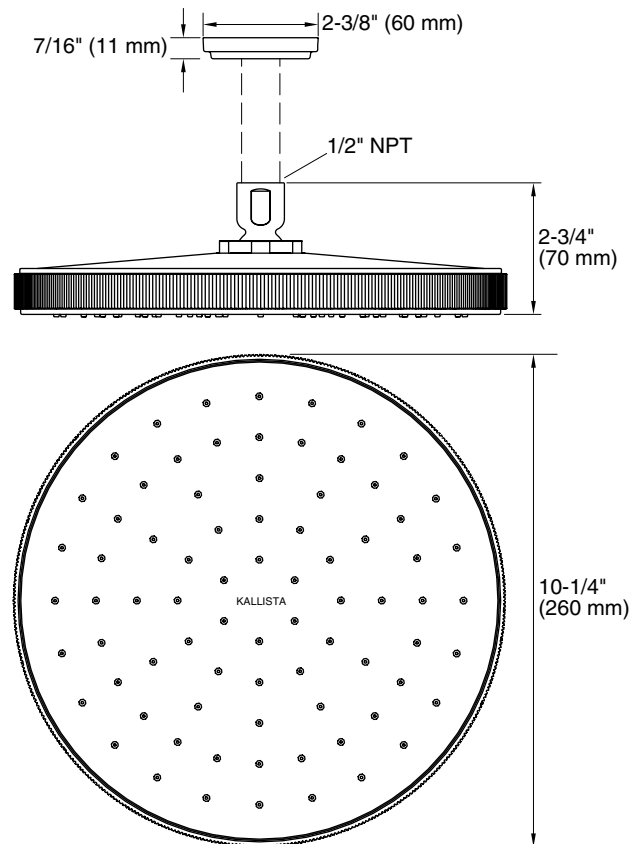

FEATURES

- Solid brass construction for durability and reliability
- Single-function Rain showerhead
- Air-induced Spray Technology
- Optimized sprayface for maximum performance
- 2.5 gpm (9.5 lpm) flow rate
- 1/2" NPT connection
- Complements the Vir Stil collection

CODES/STANDARDS APPLICABLE

- Specified model meets or exceeds the following:
- ASME A112.18.1/CSA B125.1
 - Energy Policy Act of 1992

P21671

SPECIFIED MODEL					
Model	Description	Finishes			
P21671-00	Vir Stil Raindome	<input type="checkbox"/> CP Polished Chrome	<input type="checkbox"/> AD Nickel Silver	<input type="checkbox"/> AG Brushed Nickel	<input type="checkbox"/> LB Bronze
Required Arm Options					
P21520-00	3" Ceiling-mount shower arm	<input type="checkbox"/> CP Polished Chrome	<input type="checkbox"/> AD Nickel Silver	<input type="checkbox"/> AG Brushed Nickel	<input type="checkbox"/> LB Bronze
P21521-00	6" Ceiling-mount shower arm	<input type="checkbox"/> CP Polished Chrome	<input type="checkbox"/> AD Nickel Silver	<input type="checkbox"/> AG Brushed Nickel	<input type="checkbox"/> LB Bronze
P21522-00	12" Ceiling-mount shower arm	<input type="checkbox"/> CP Polished Chrome	<input type="checkbox"/> AD Nickel Silver	<input type="checkbox"/> AG Brushed Nickel	<input type="checkbox"/> LB Bronze
P21523-00	Wall-mount shower arm	<input type="checkbox"/> CP Polished Chrome	<input type="checkbox"/> AD Nickel Silver	<input type="checkbox"/> AG Brushed Nickel	<input type="checkbox"/> LB Bronze