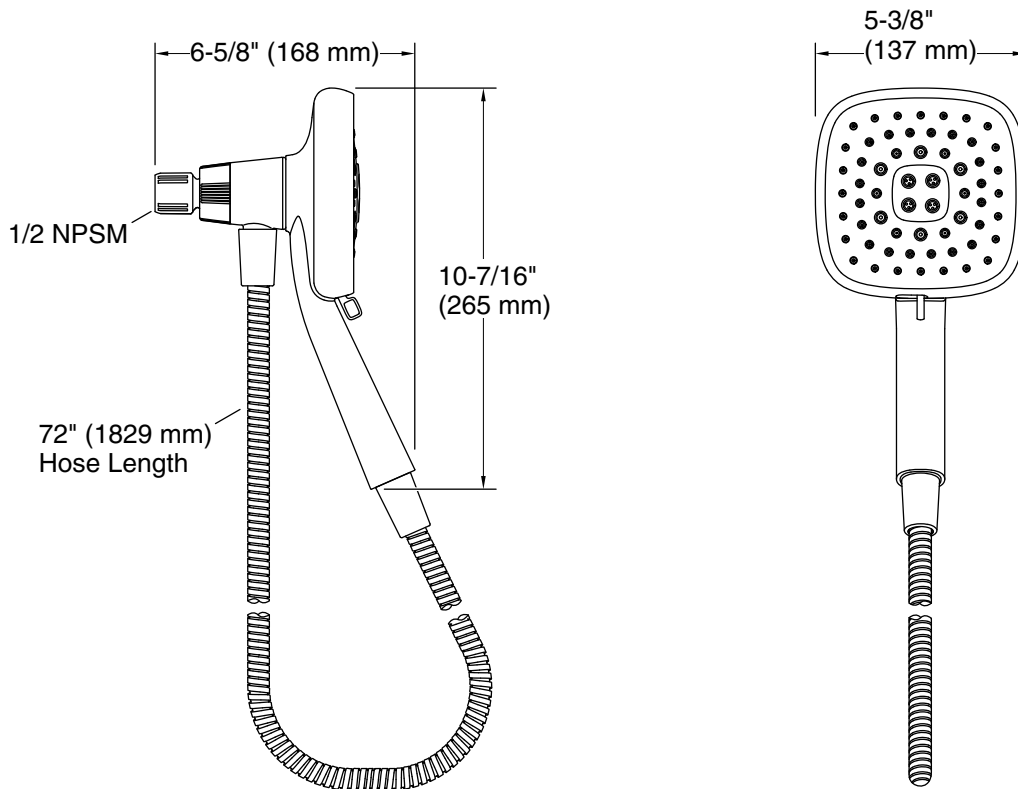

Features

- Advanced spray engine provides three premium functions: Deep massage, gentle mist, and wide coverage
- Deep massage spray uses moving cross-streams that dance over sore shoulders to relieve stress, aches and pains
- Gentle mist spray restores, with a thick cloud of silky, super-fine water droplets
- Change between sprays easily with a simple click of the actuation tab
- DockNetik® magnetic docking system securely locks sprayhead into place when not in use
- 1.75 gpm (6.6 lpm) maximum flow rate at 80 psi (5.5 bar)
- MasterClean™ sprayface features an easy-to-clean surface that withstands mineral buildup and maximizes spray performance
- Box includes: Handshower, magnetic docking system, 72" (1829 mm) hose

Installation

- G 1/2" - 14 connection
- No-tool installation; requires only hand-tightening

Codes/Standards

ASME A112.18.1/CSA B125.1
DOE - Energy Policy Act 1992
EPA WaterSense®
California Energy Commission (CEC)
IAPMO Certification

Technical Information

All product dimensions are nominal.

Handshower:

Rated maximum flow: 1.75 gal/min (6.6 l/min)

Notes

For use with automatic compensating valves rated at 1.75 gal/min (6.6 l/min) or less.