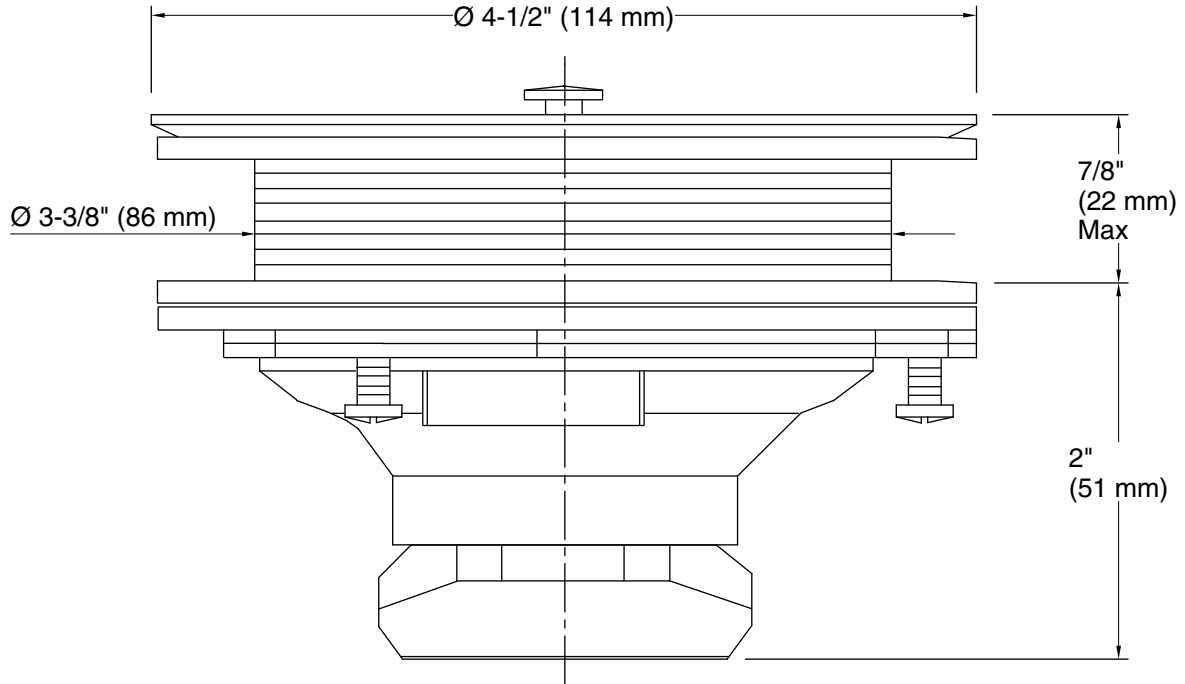

Features

- For sink installations with 3-1/2" (89 mm) or 4" (102 mm) outlet.
- Removable basket strainer with open/close stopper that seals tightly.
- Less tailpiece.
- 4-1/2" (114 mm) x 2-7/8" (73 mm)

Technical Information

All product dimensions are nominal.