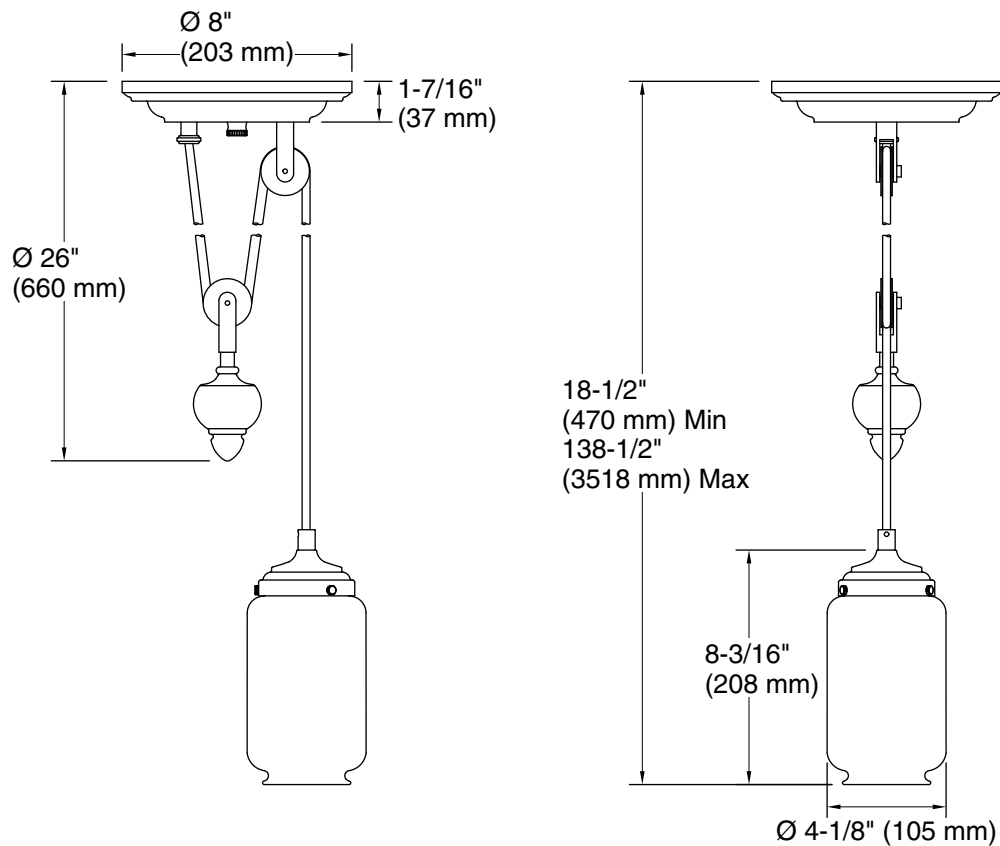

Features

- Complements Artifacts faucets and accessories
- Versatile design that features a frosted shade surrounded by a clear glass shade
- For a vintage look, remove the optional frosted glass and add any E26 medium-base Edison bulb (sold separately)
- For soft lighting, use an E26 medium-base type B light bulb with the frosted shade (bulb sold separately)
- A 7.5' (2.3 m) cord offers many height options

Color tiles intended for reference only.

Color	Code	Description
	SNL	Polished Nickel
	BZL	Oil-Rubbed Bronze
	CPL	Polished Chrome

Required Electrical Service

One circuit required.

Lights: 120 V, 0.333 A, 60 Hz

Technical Information

All product dimensions are nominal.

Material: Brass
 Number of Lights: 1
 Lighting Type: Socket-based
 Socket Type: E-26 Medium
 Number of Shades: 2
 Shade Type: Frosted Glass
 Hanging Type: Adjustable pulley
 Height: 18-1/2" (470 mm) - 138-1/2" (3518 mm)
 Electrical component rating: Socket Rating: 60 Hz, 40 W, 450 Lumens, 3000K