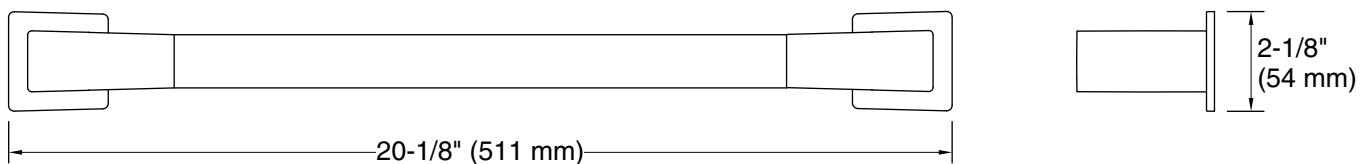

Technical Information

All product dimensions are nominal.

Material: Zinc, Stainless Steel

Notes

Install this product according to the installation instructions.

CAUTION: Risk of personal injury. Do not install these products in any area where they are likely to be used inadvertently as a grab bar or support bar. These products are not designed or intended for use as a grab bar or support bar.