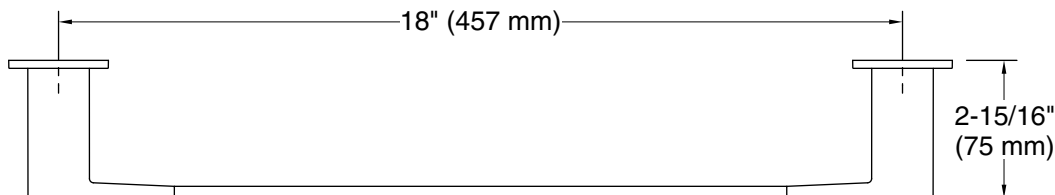

Technical Information

All product dimensions are nominal.

Material: Zinc, Stainless Steel

Notes

Install this product according to the installation instructions.

CAUTION: Risk of personal injury. Do not install these products in any area where they are likely to be used inadvertently as a grab bar or support bar. These products are not designed or intended for use as a grab bar or support bar.