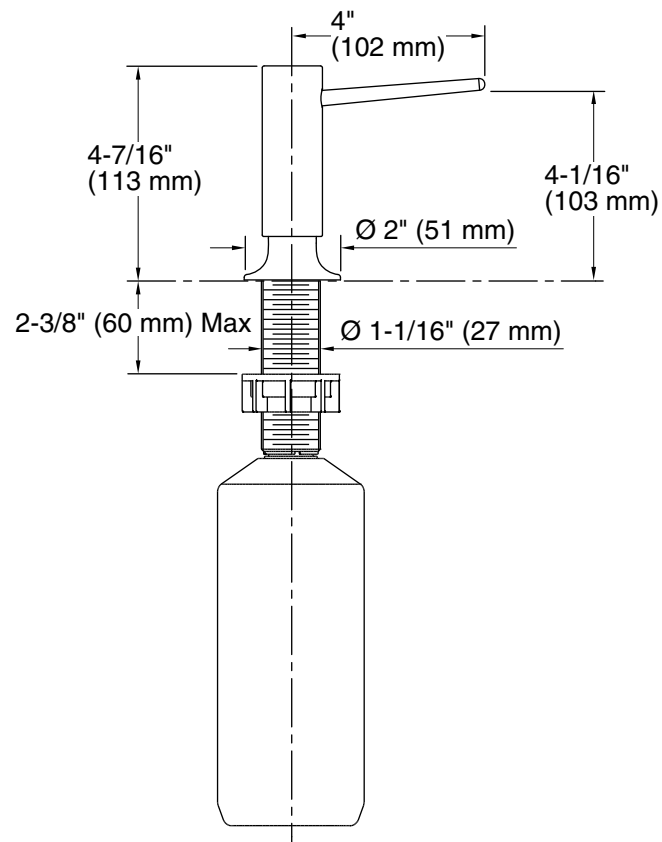

Features

- Holds up to 16 ounces of soap or lotion; refillable from top
- Greater thread length is suitable for use with thicker countertops
- Coordinates with contemporary-style faucets

Material

- Solid-brass construction for durability and reliability

Technical Information

All product dimensions are nominal.

Material: Brass

Notes

Install this product according to the installation guide.