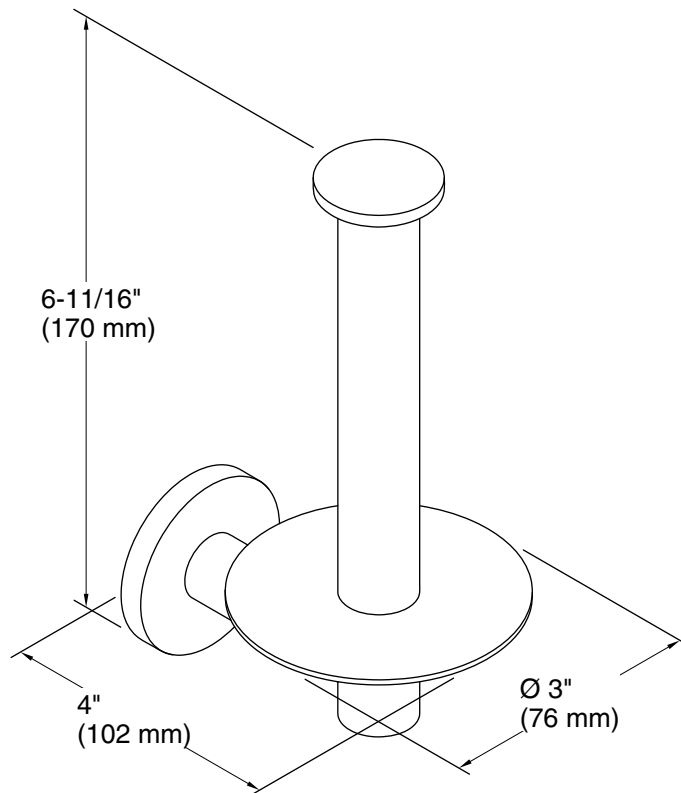

Stillness™
Vertical toilet paper holder
K-14459

Features

- Can be mounted vertically or horizontally
- Coordinates with Stillness faucets, accessories, and showering components to complete your bathroom

See website for detailed warranty information.

Technical Information

All product dimensions are nominal.

Material: Brass, Zinc

Notes

Install this product according to the installation guide.

CAUTION: Risk of personal injury. Do not install these products in any area where they are likely to be used inadvertently as a grab bar or support bar. These products are not designed or intended for use as a grab bar or support bar.