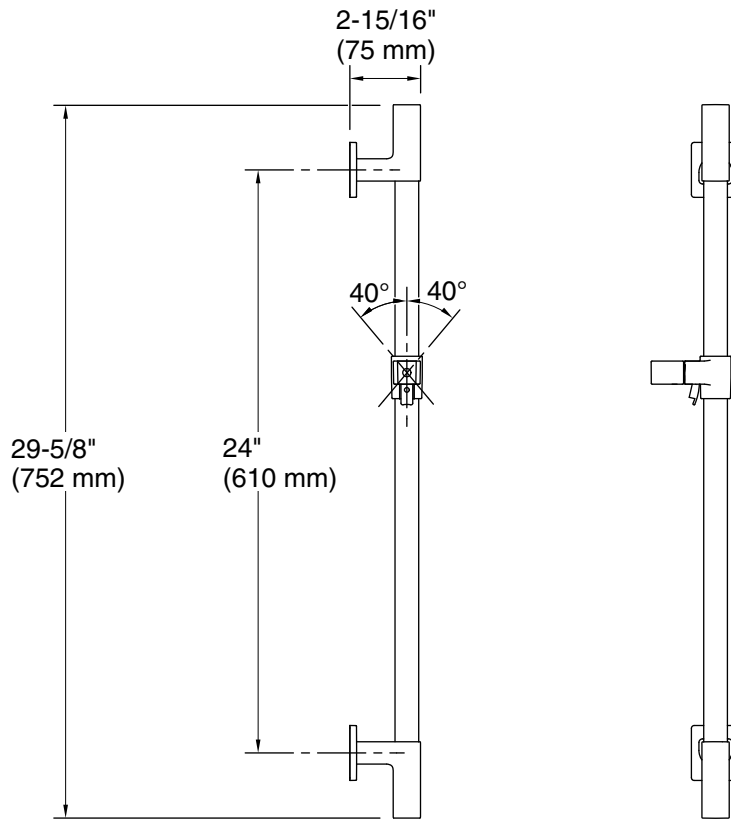

Features

- Adjustable mounting brackets offer installation flexibility
- Adjustable angle of handshower
- Metal construction
- Coordinates with Awaken showerheads, handshowers and showering accessories

Technical Information

All product dimensions are nominal.

Notes

Install this product according to the installation guide.

ADA compliant when installed to the specific requirements of these regulations.