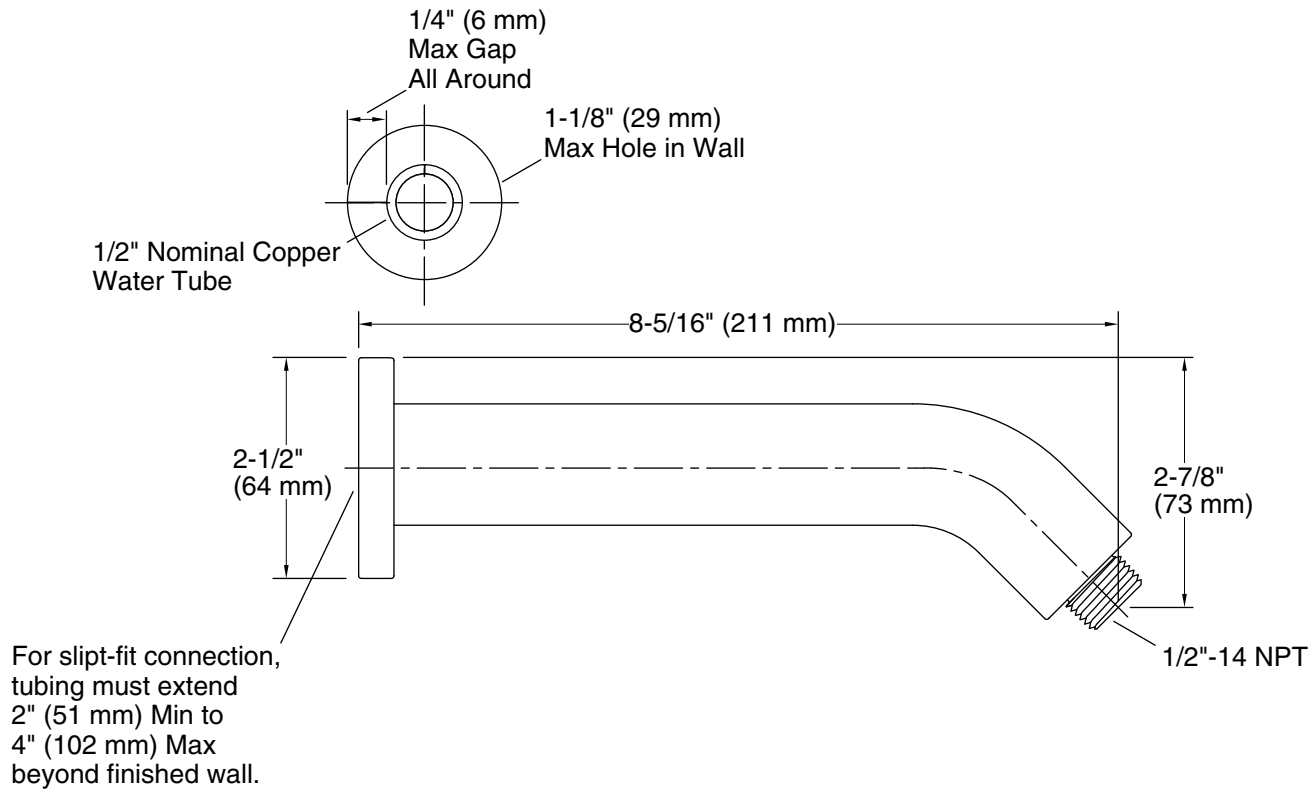

### Installation

- Slip-fit connection

### Technical Information

All product dimensions are nominal.

### Notes

Install this product according to the installation guide.

Product installs using a slip-fit connection to a 1/2# nominal copper tubing.