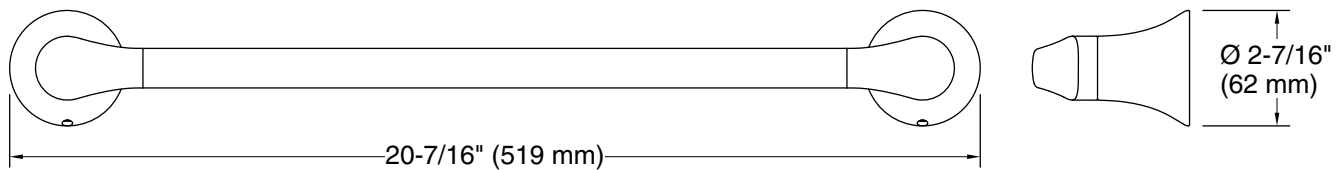

Features

- 18" (457 mm) bar
- Coordinates with other products in the Simplice collection

Material

- Premium metal construction for durability and reliability
- KOHLER® finishes resist corrosion and tarnishing

Color	Code	Description
	CP	Polished Chrome
	BN	Vibrant® Brushed Nickel
	BL	Matte Black

Technical Information

All product dimensions are nominal.

Material: Zinc

Notes

Install this product according to the installation instructions.