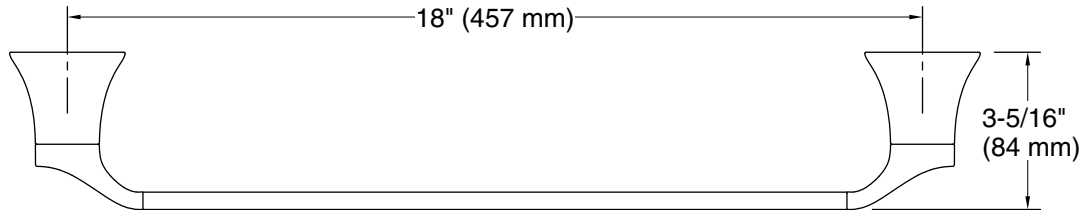

Features

- 18" (457 mm) bar
- Coordinates with other products in the Simplice collection

Material

- Premium metal construction for durability and reliability
- KOHLER® finishes resist corrosion and tarnishing

Color	Code	Description
	CP	Polished Chrome
	BN	Vibrant® Brushed Nickel
	BL	Matte Black

Technical Information

All product dimensions are nominal.

Material: Zinc

Notes

Install this product according to the installation instructions.