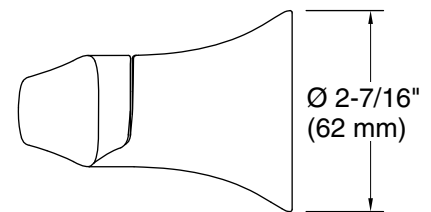

Simplice®
Pivoting toilet paper holder
K-27397

Features

- Pivoting holder makes changing toilet paper quick and simple
- Coordinates with other products in the Simplice collection

Material

- Premium metal construction for durability and reliability
- KOHLER® finishes resist corrosion and tarnishing

Color tiles intended for reference only.

Color	Code	Description
	CP	Polished Chrome
	BN	Vibrant® Brushed Nickel
	BL	Matte Black

Technical Information

All product dimensions are nominal.

Material: Zinc

Notes