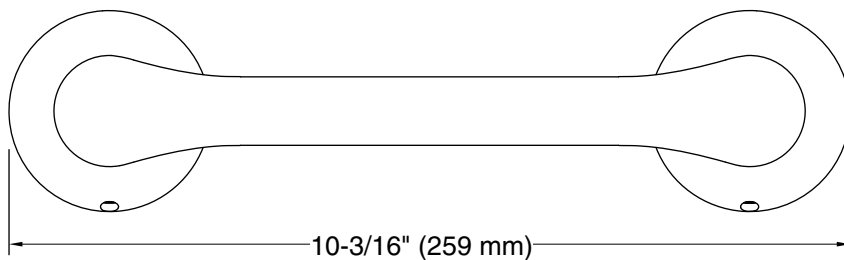

Simplice®
Pivoting toilet paper holder
K-27397

Features

- Pivoting holder makes changing toilet paper quick and simple
- Coordinates with other products in the Simplice collection

Material

- Premium metal construction for durability and reliability
- KOHLER® finishes resist corrosion and tarnishing

Color tiles intended for reference only.

Color	Code	Description
	CP	Polished Chrome
	BN	Vibrant® Brushed Nickel
	BL	Matte Black

Technical Information

All product dimensions are nominal.

Material: Zinc

Notes