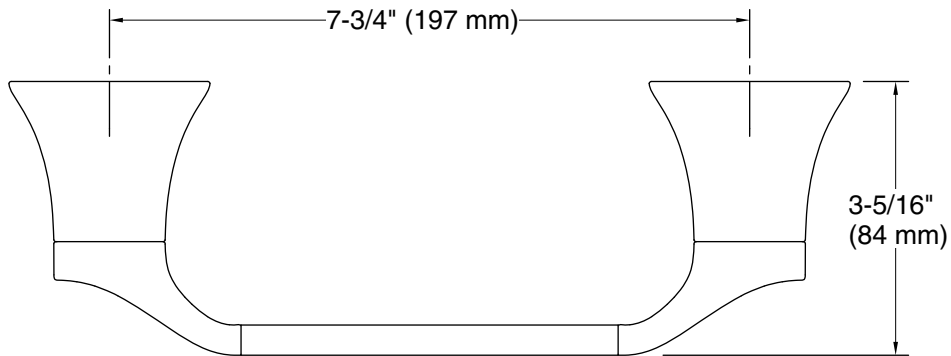

Simplice®
Pivoting toilet paper holder
K-27397

Features

- Pivoting holder makes changing toilet paper quick and simple
- Coordinates with other products in the Simplice collection

Material

- Premium metal construction for durability and reliability
- KOHLER® finishes resist corrosion and tarnishing

Color tiles intended for reference only.

Color	Code	Description
	CP	Polished Chrome
	BN	Vibrant® Brushed Nickel
	BL	Matte Black

Technical Information

All product dimensions are nominal.

Material: Zinc

Notes