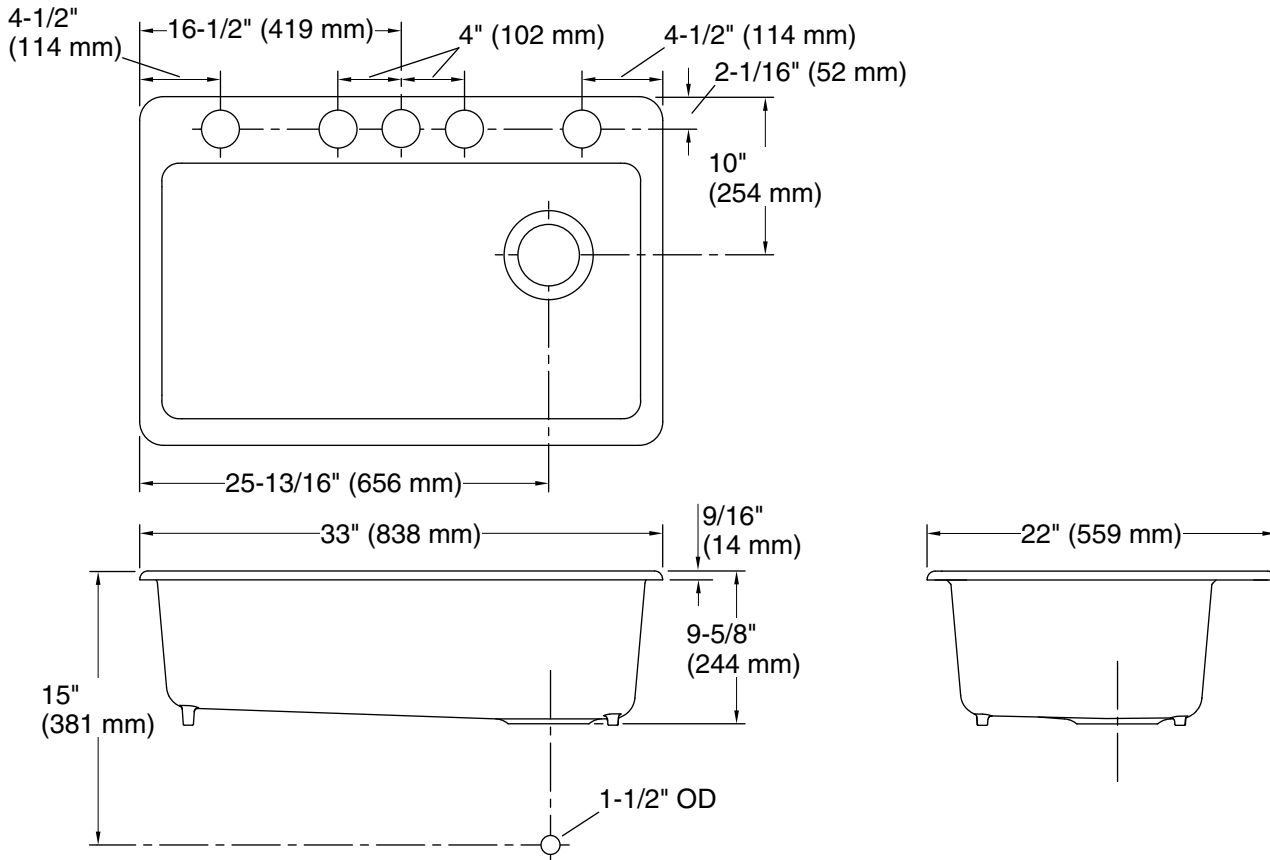

Features

- 36" minimum base cabinet width.
- Single bowl.
- 9" (229 mm) depth provides generous workspace.
- Five oversized faucet holes.
- Oversized holes allow for easy installation of faucets and accessories.
- Basin slopes toward drain to minimize water pooling.
- Offset drain increases workspace in the sink and storage space underneath.
- Includes K-6194 utility rack with soaking cup, K-6239 colander with integral cutting board, and K-6237 left-hand bottom sink rack.

Technical Information

All product dimensions are nominal.

Bowl configuration:	Single
Installation:	Undermount
Min. base cabinet width:	36" (914 mm)
Bowl area (Only):	Length: 30-1/4" (768 mm) Width: 15-13/16" (402 mm) Bowl depth: 9" (229 mm)
Number of deck holes:	5
Faucet hole(s):	2-3/8" (60 mm)
Drain hole:	3-7/8" (98 mm)
Template:	1166727-7, required, included