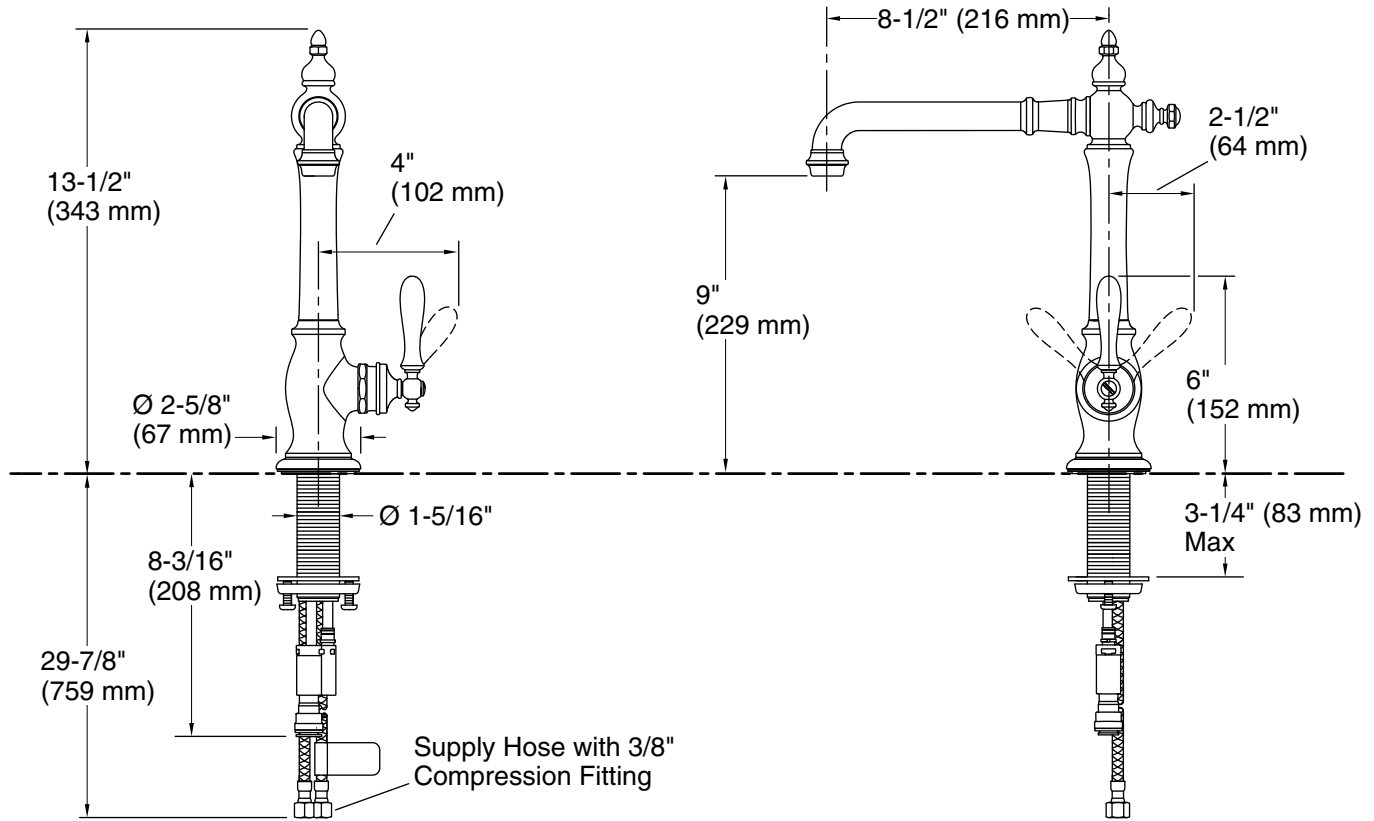

## Technical Information

All product dimensions are nominal.

### Spout:

Spout reach: 8-1/2" (216 mm)