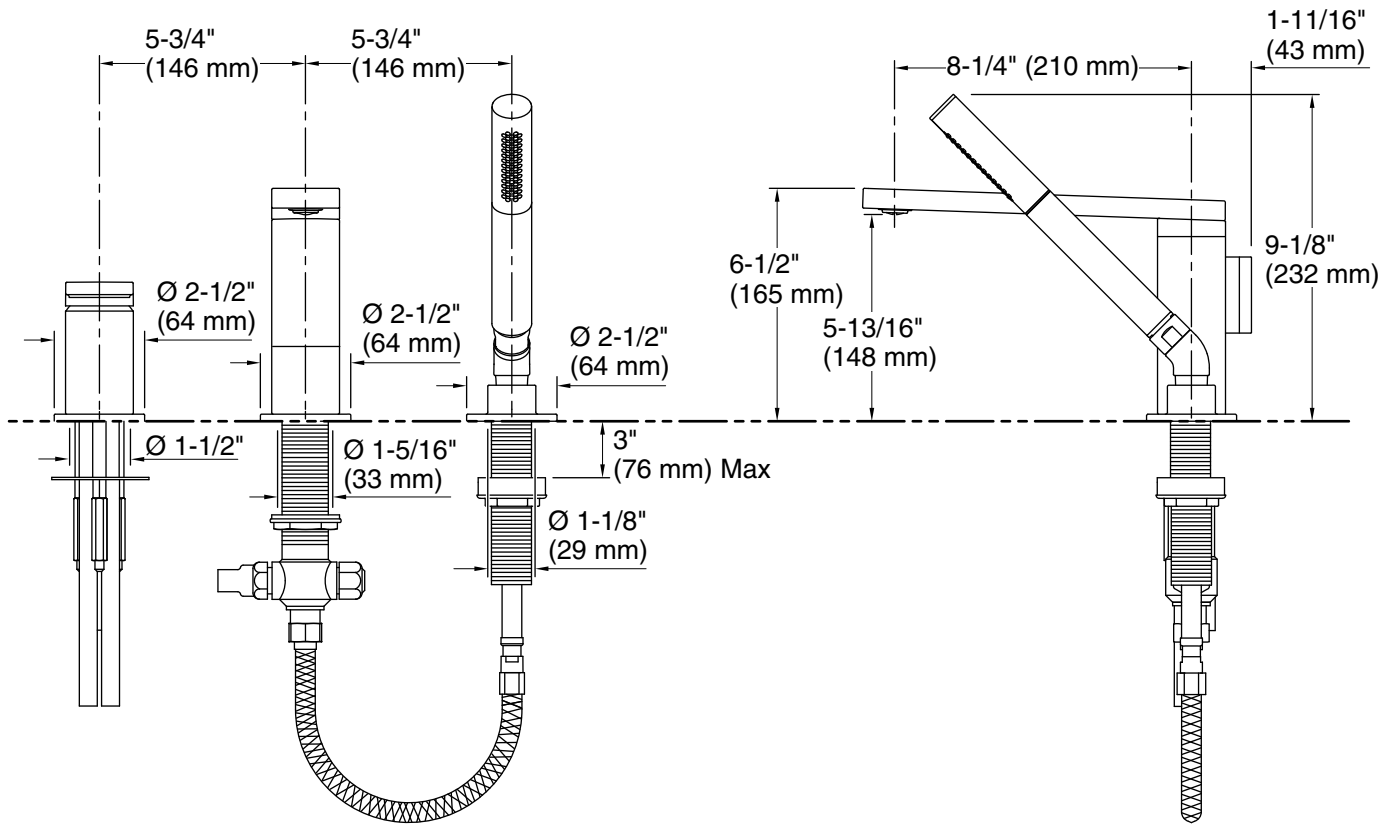

Features

- Metal construction
- Single-function handshower with 60" (1524 mm) length hose
- 8-1/4" (210 mm) spout reach
- KOHLER® ceramic disc valves exceed industry longevity standards for a lifetime of durable performance
- High-temperature limit setting for added safety
- 8.0 gpm (30.3 lpm) maximum bath faucet flow rate at 45 psi (3.1 bar)
- Coordinates with Composed faucets, accessories, and showering components to complete your bathroom

Material

- Premium metal construction for durability and reliability
- KOHLER® finishes resist corrosion and tarnishing

Installation

- Deck- or bath-mount

Recommended Products/Accessories

- K-23723 Faucet cleaner
- K-73141 18" Towel Bar
- K-73142 24" Towel Bar
- K-73144 24" Double Towel Bar
- K-73145 towel arm
- K-73146 Double Robe Hook
- K-73147 Pivoting toilet paper holder
- K-73148 Vertical toilet paper holder

Technical Information

All product dimensions are nominal.

Faucet:

Flow rate: 8 gal/min (30.3 l/min)

Pressure: 45 psi (3.1 bar)

Drain included: No

Spout:

Spout reach: 8-1/4" (210 mm)