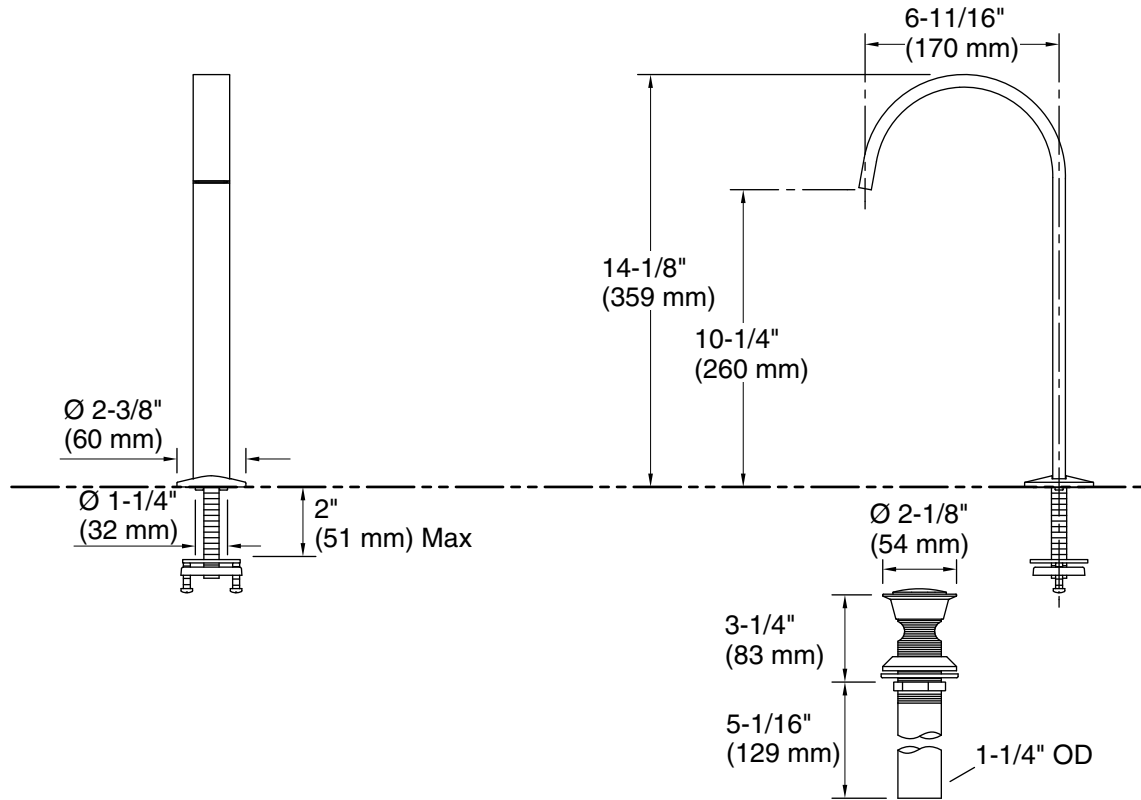

Features

- 6-11/16" (170 mm) spout reach
- Tall height is ideal for vessel-style sinks
- 1.2 gpm (4.5 lpm) maximum flow rate at 60 psi (4.14 bar)
- Laminar flow delivers a graceful stream of water
- Includes metal touch-activated drain with 1-1/4" tailpiece
- Coordinate with your choice of Components bathroom sink faucet handles for a personalized design

Technical Information

All product dimensions are nominal.

Faucet:

Flow rate: 1.2 gal/min (4.5 l/min)

Pressure: 60 psi (4.1 bar)

Drain included: Yes

Spout:

Spout reach: $6\text{-}11/16\text{''}$ (170 mm)