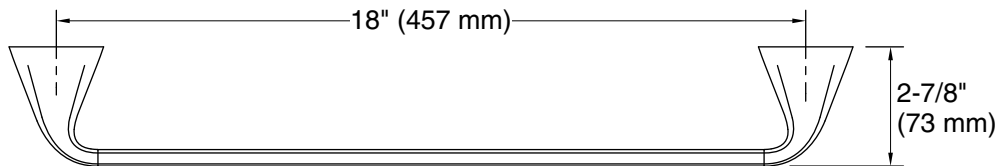

Cursiva®
18" towel bar
K-R26687

Features

- 18" (457 mm) bar

Material

- Premium metal construction for durability and reliability
- KOHLER® finishes resist corrosion and tarnishing

Recommended Products/Accessories

Color	Code	Description
	CP	Polished Chrome
	BN	Vibrant® Brushed Nickel
	BL	Matte Black
	2MB	Vibrant® Brushed Moderne Brass

Technical Information

All product dimensions are nominal.

Installation Type: Wall-mount