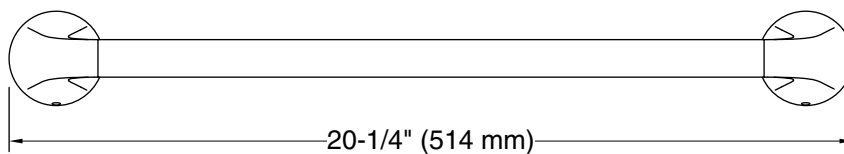

Cursiva®
18" towel bar
K-R26687

Features

- 18" (457 mm) bar

Material

- Premium metal construction for durability and reliability
- KOHLER® finishes resist corrosion and tarnishing

Recommended Products/Accessories

Color	Code	Description
	CP	Polished Chrome
	BN	Vibrant® Brushed Nickel
	BL	Matte Black
	2MB	Vibrant® Brushed Moderne Brass

Technical Information

All product dimensions are nominal.

Installation Type: Wall-mount